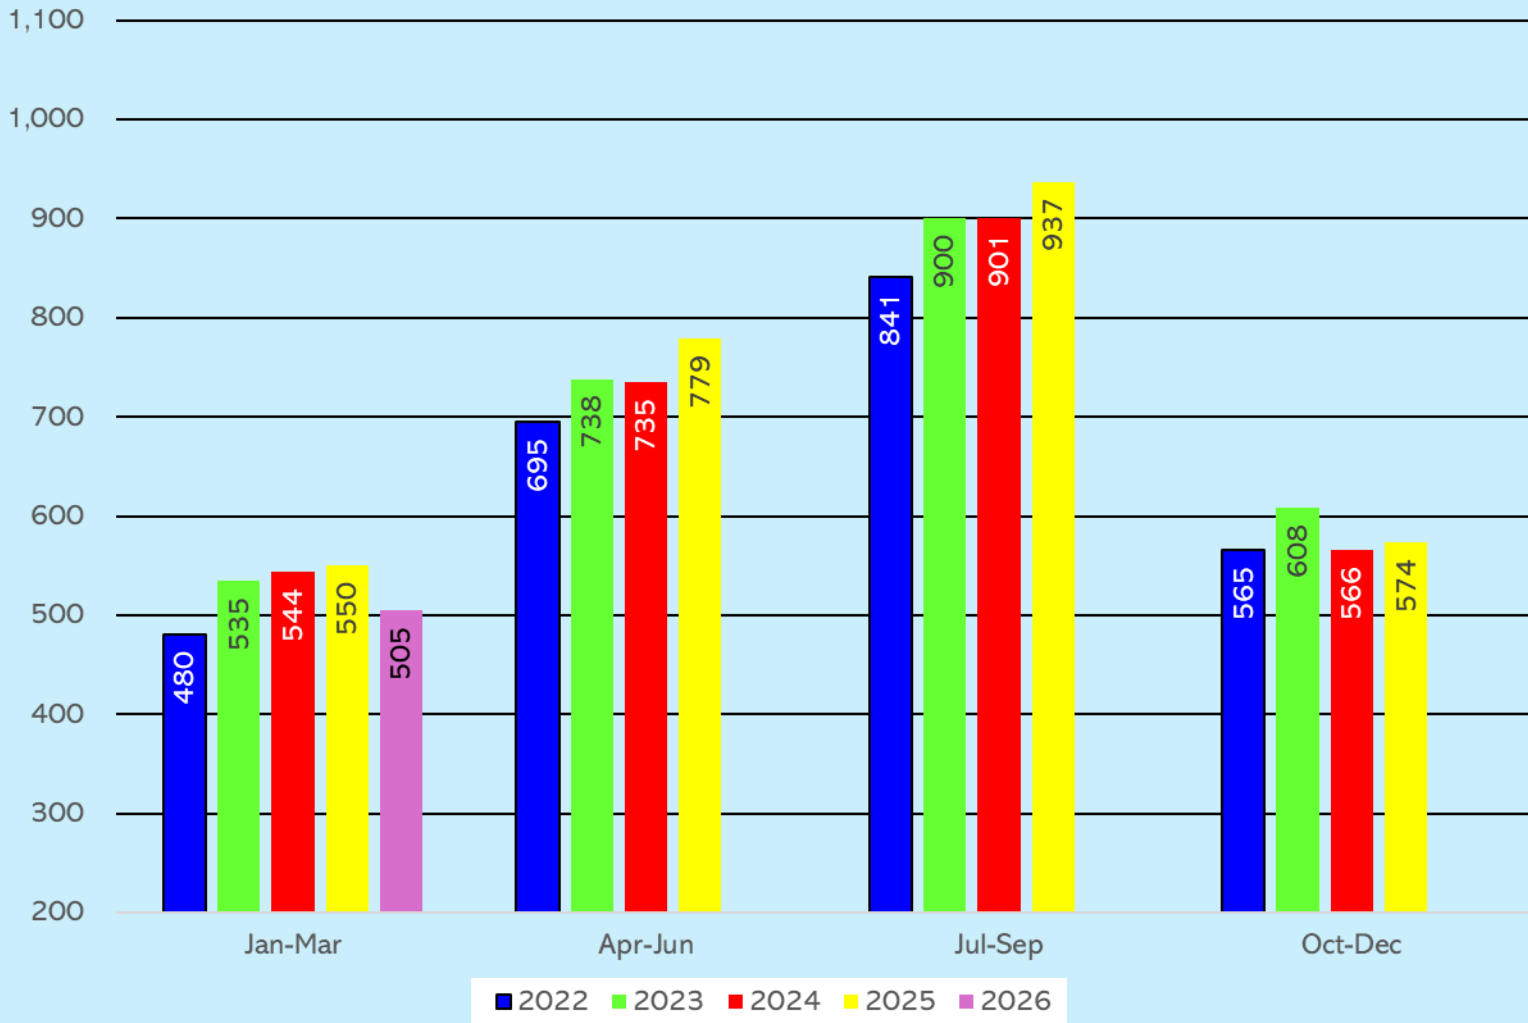

Route 25

Port McNeill – Alert Bay - Sointula

Quarterly Operations Summary 2022 - 2026

an **islandtransportation.org** *publication*

Route 25 : Passenger Traffic by quarter
(Average number of passengers carried per day)

Route 25 : Vehicle Traffic by Quarter
(Average number of vehicles carried per day)

Route 25 : Vehicle Capacity Utilisation (% of deck space occupied)

Route 25 : Percentage of sailings overloaded

Route 25 : On-time Performance
(% of Sailings within 10 minutes of scheduled time)