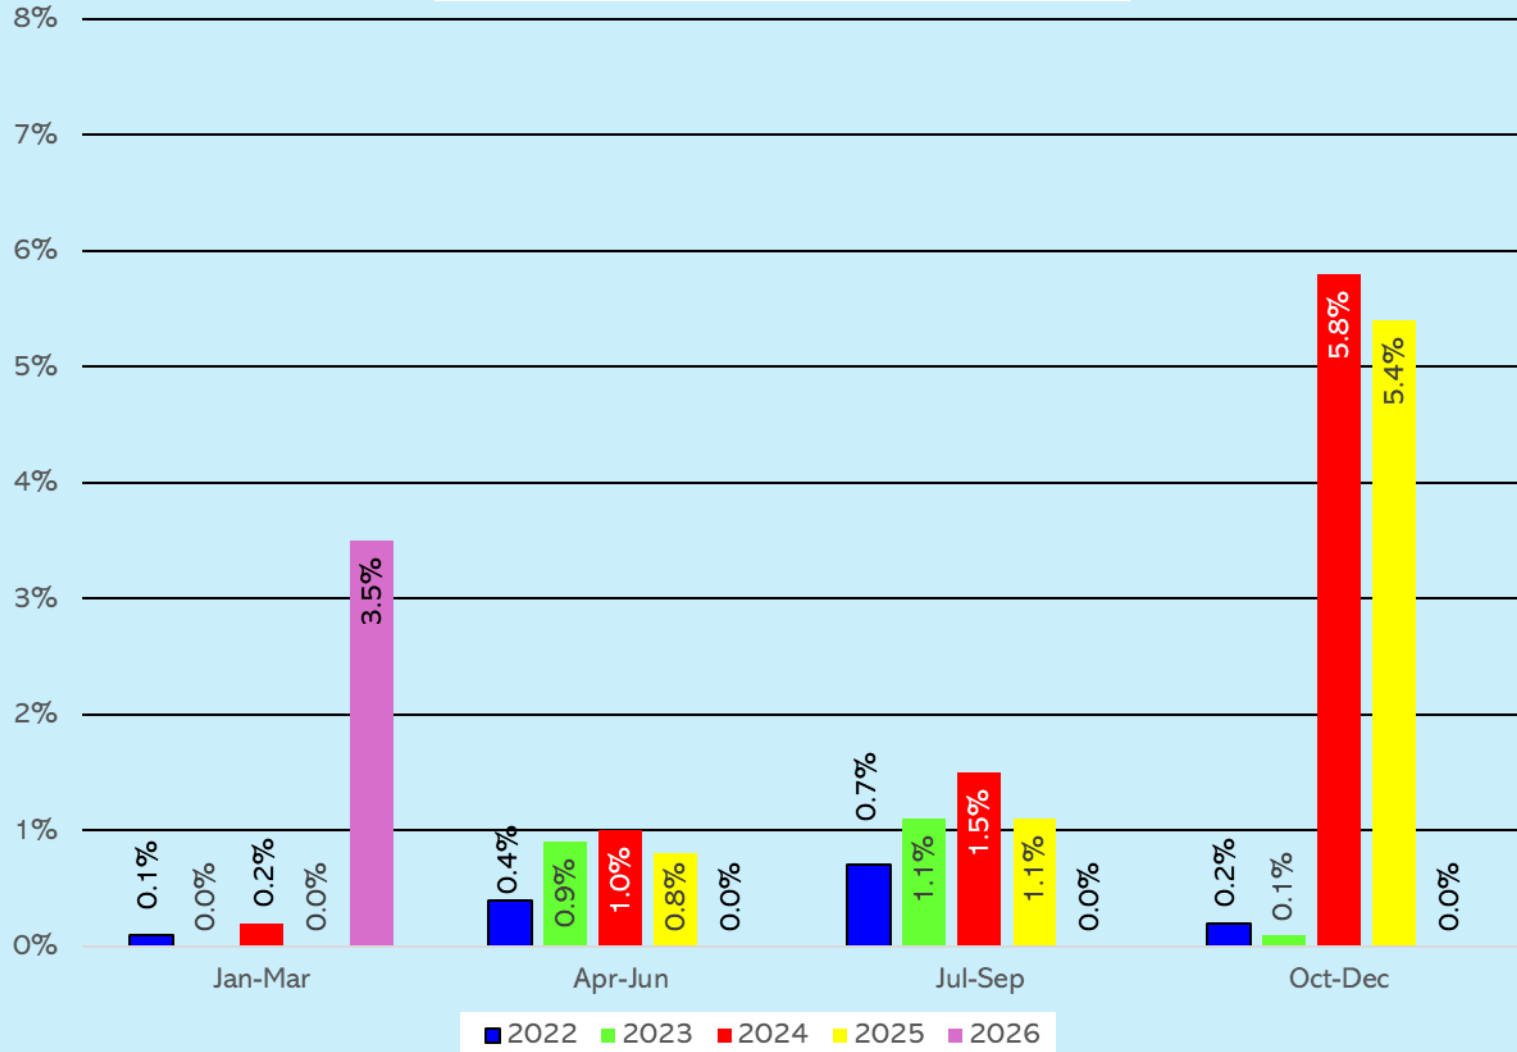

Route 25

Port McNeill – Alert Bay - Sointula

Quarterly Operations Summary 2022 - 2026

an **islandtransportation.org** *publication*

Route 25 : Passenger Traffic by quarter
(Average number of passengers carried per day)

Route 25 : Vehicle Traffic by Quarter
(Average number of vehicles carried per day)

Route 25 : Vehicle Capacity Utilisation (% of deck space occupied)

Route 25 : Percentage of sailings overloaded

Route 25 : On-time Performance
(% of Sailings within 10 minutes of scheduled time)