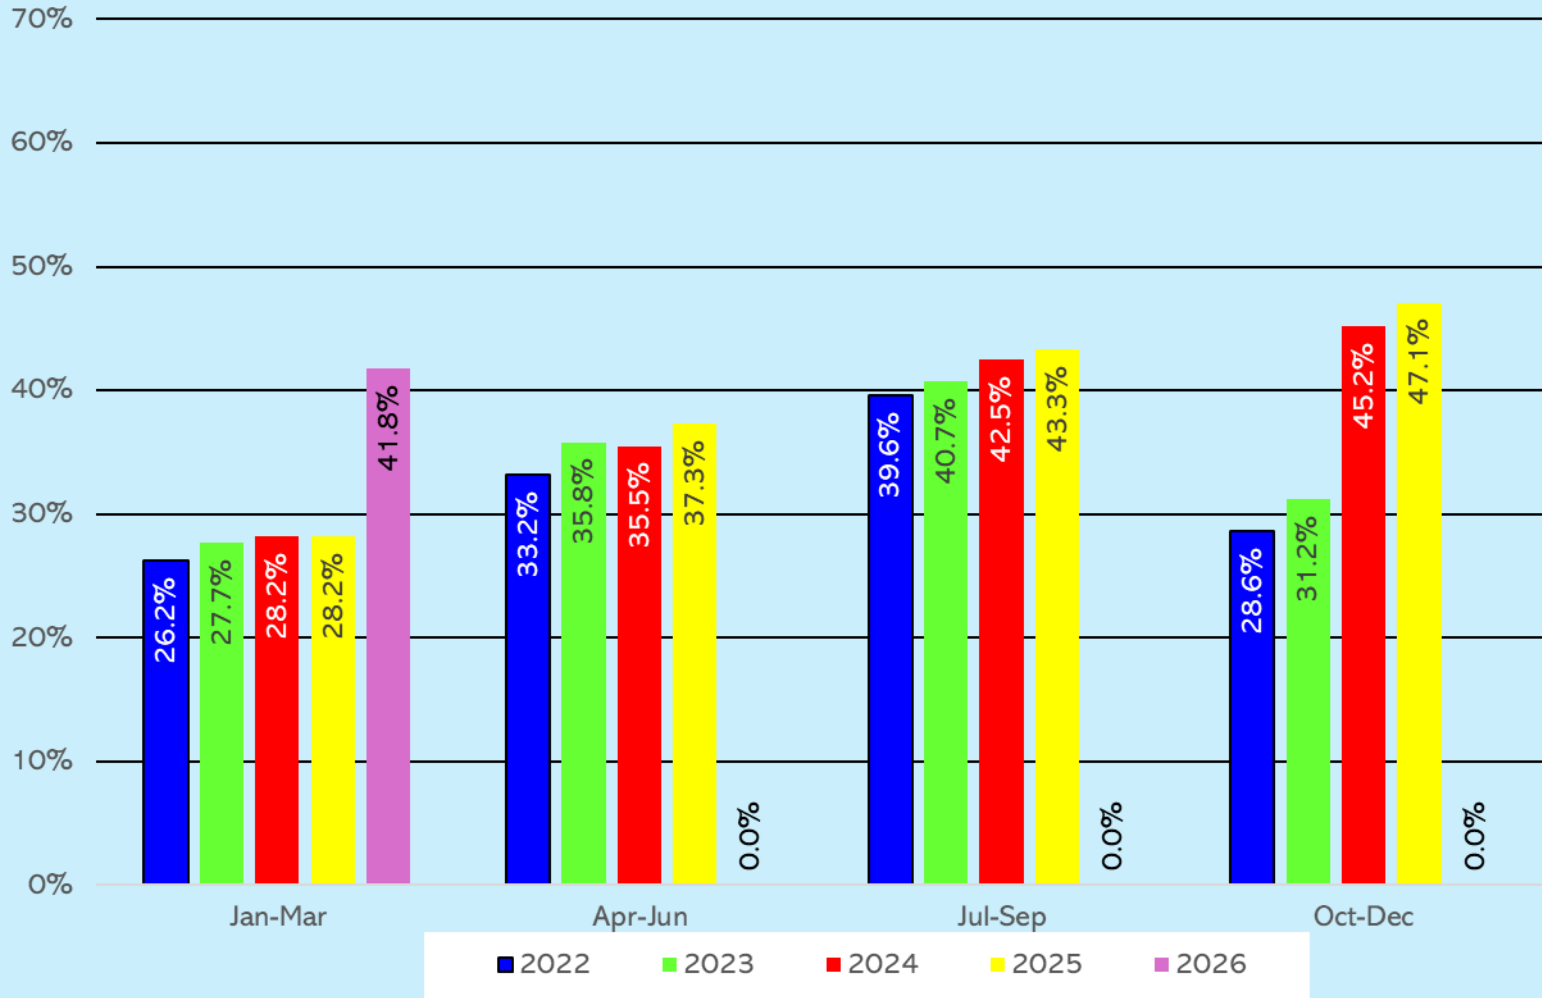

Route 25

Port McNeill – Alert Bay - Sointula

Quarterly Operations Summary 2022 - 2026

an **islandtransportation.org** *publication*

Route 25 : Passenger Traffic by quarter
(Average number of passengers carried per day)

Route 25 : Vehicle Traffic by Quarter
(Average number of vehicles carried per day)

Route 25 : Vehicle Capacity Utilisation (% of deck space occupied)

Route 25 : Percentage of sailings overloaded

Route 25 : On-time Performance
(% of Sailings within 10 minutes of scheduled time)