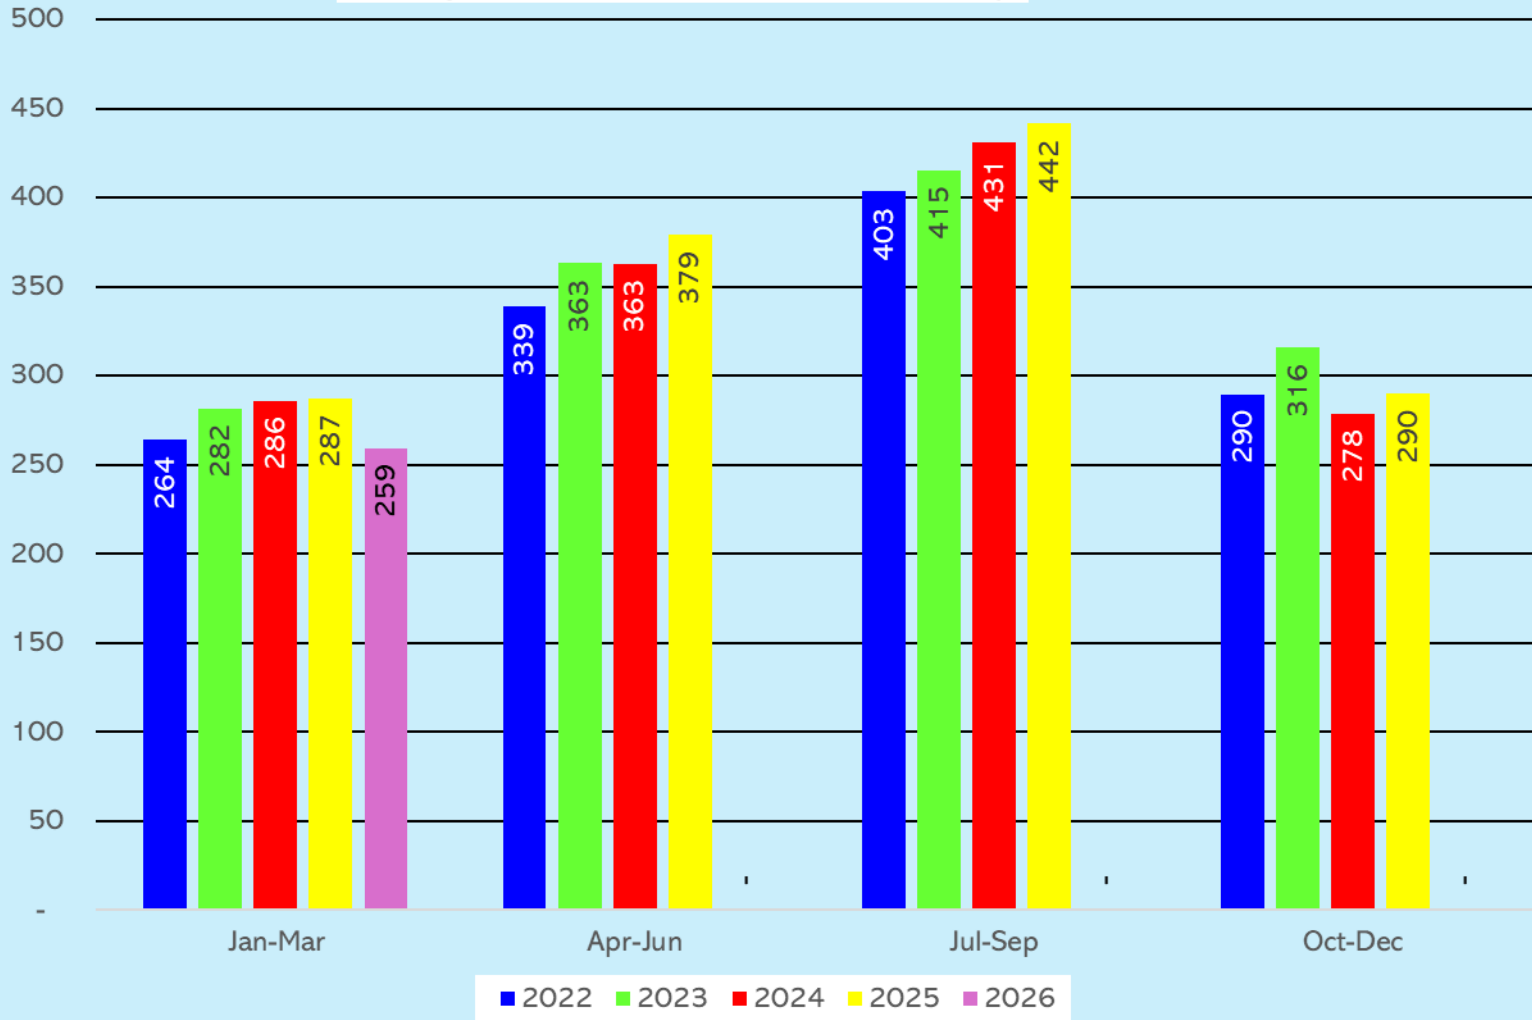

Route 25

Port McNeill – Alert Bay - Sointula

Quarterly Operations Summary 2022 - 2026

an **islandtransportation.org** *publication*

Route 25 : Passenger Traffic by quarter
(Average number of passengers carried per day)

Route 25 : Vehicle Traffic by Quarter
(Average number of vehicles carried per day)

Route 25 : Vehicle Capacity Utilisation (% of deck space occupied)

Route 25 : Percentage of sailings overloaded

Route 25 : On-time Performance
(% of Sailings within 10 minutes of scheduled time)