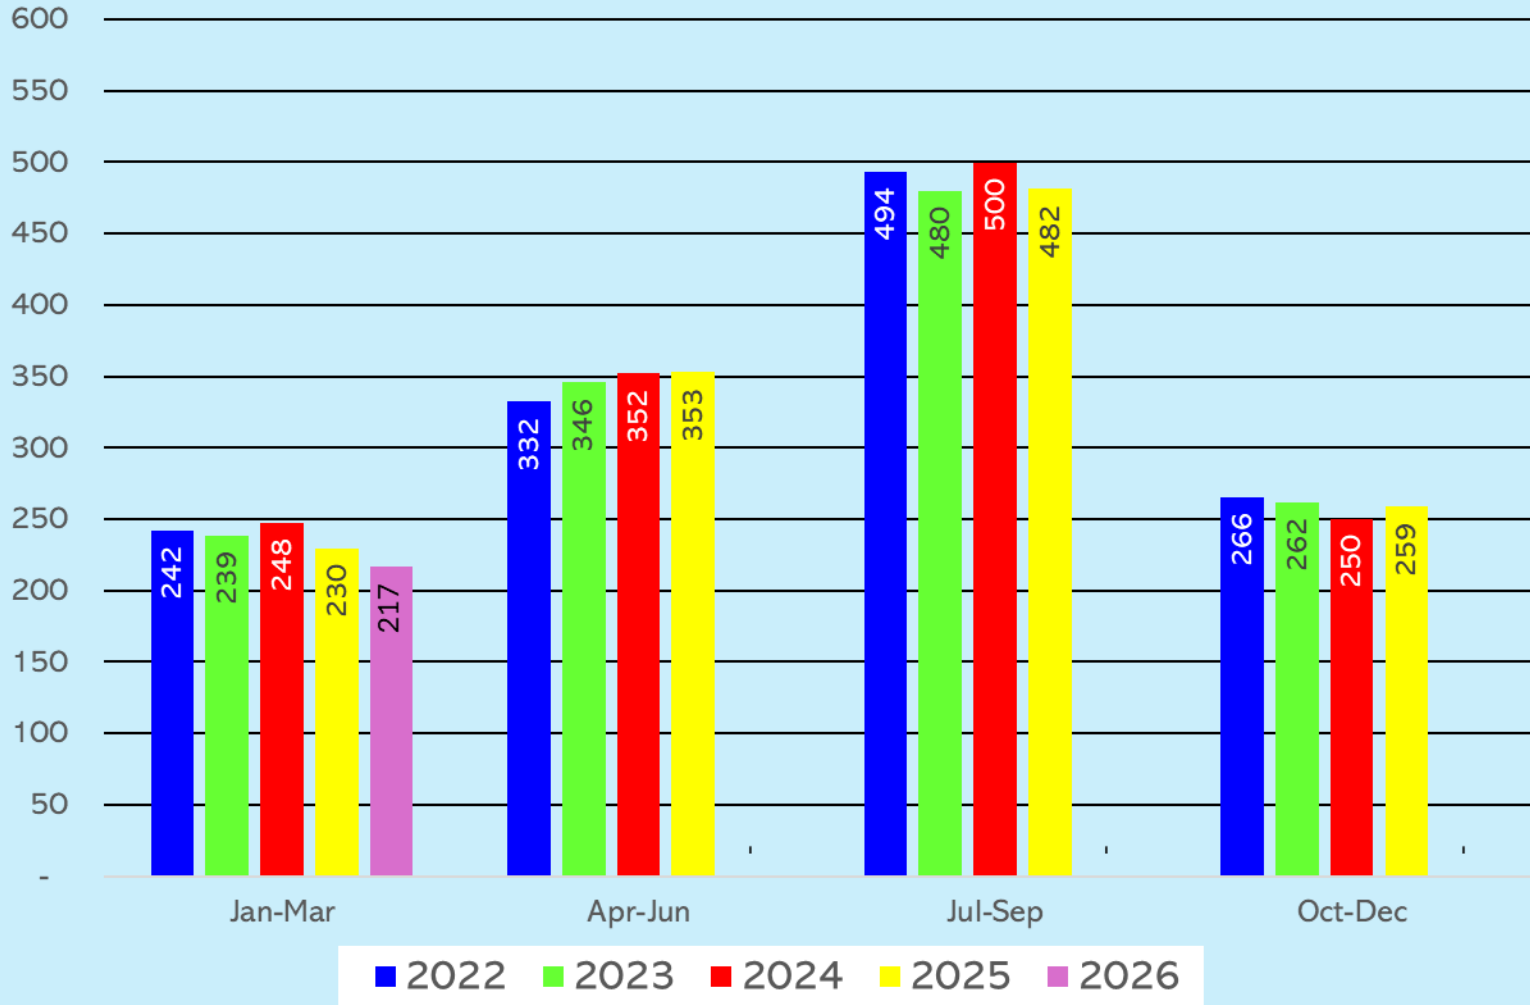

Route 24

Quadra Island – Cortes Island

Quarterly Operations Summary 2022 - 2026

an **islandtransportation.org** *publication*

Route 24 : Passenger Traffic by quarter
(Average number of passengers carried per day)

Route 24 : Vehicle Traffic by Quarter
(Average number of vehicles carried per day)

Route 24 : Vehicle Capacity Utilisation (% of deck space occupied)

Route 24 : Percentage of sailings overloaded

Route 24 : On-time Performance
(% of Sailings within 10 minutes of scheduled time)