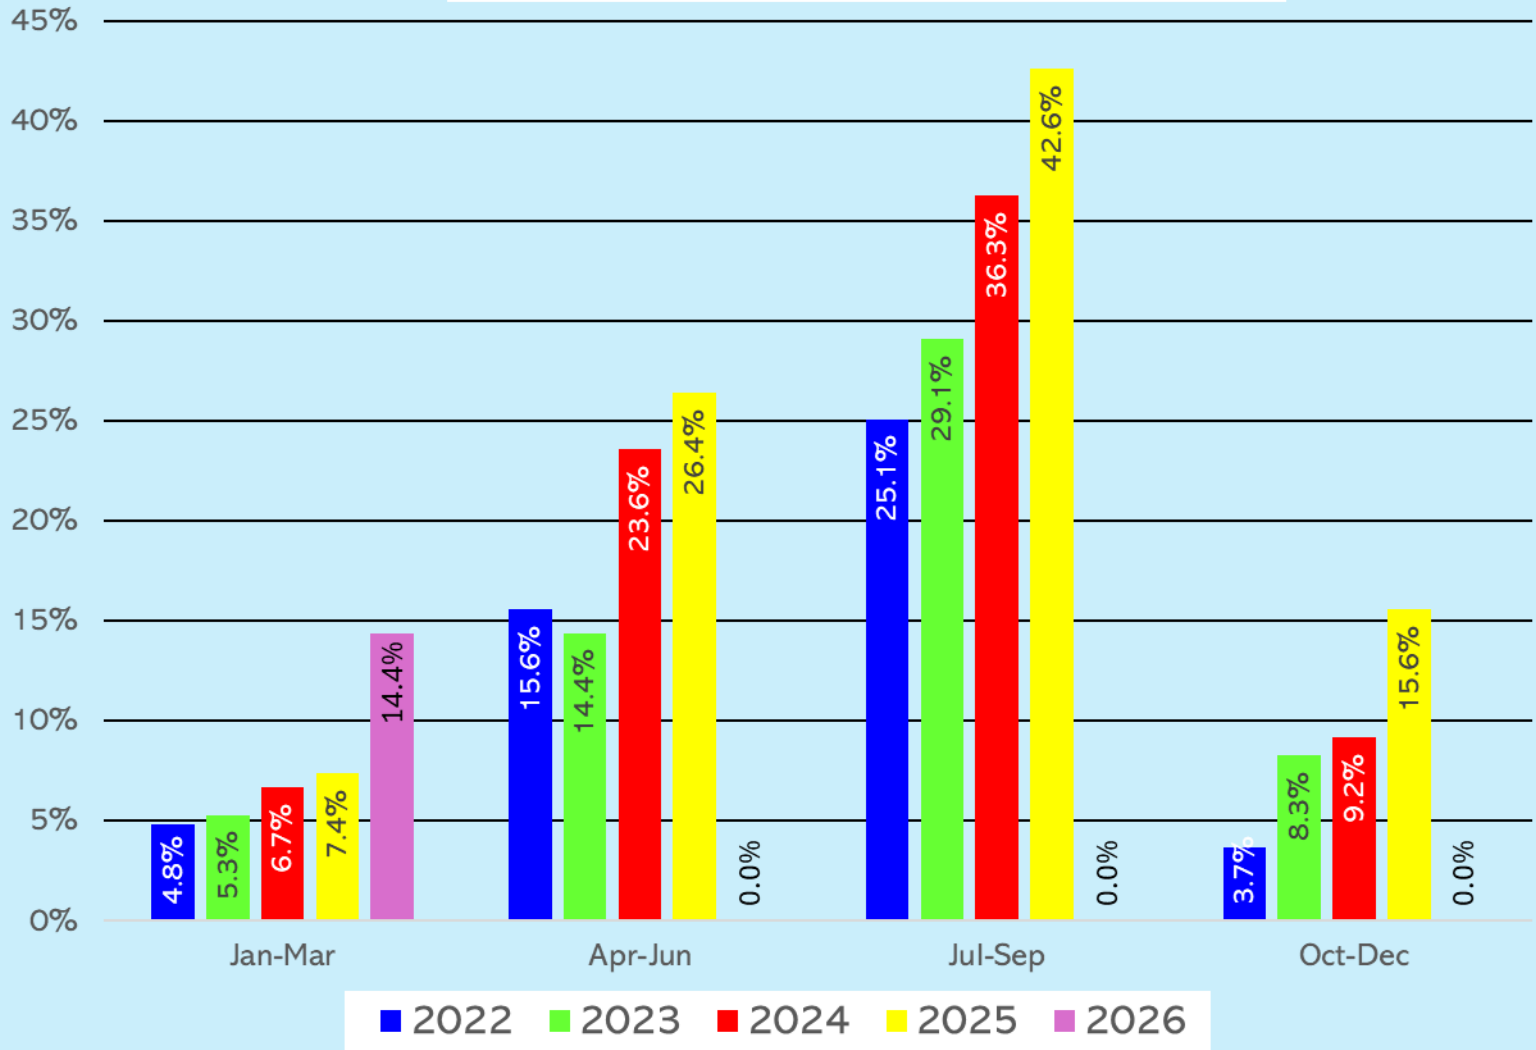

Route 24

Quadra Island – Cortes Island

Quarterly Operations Summary 2022 - 2026

an **islandtransportation.org** *publication*

Route 24 : Passenger Traffic by quarter
(Average number of passengers carried per day)

Route 24 : Vehicle Traffic by Quarter
(Average number of vehicles carried per day)

Route 24 : Vehicle Capacity Utilisation (% of deck space occupied)

Route 24 : Percentage of sailings overloaded

Route 24 : On-time Performance
(% of Sailings within 10 minutes of scheduled time)