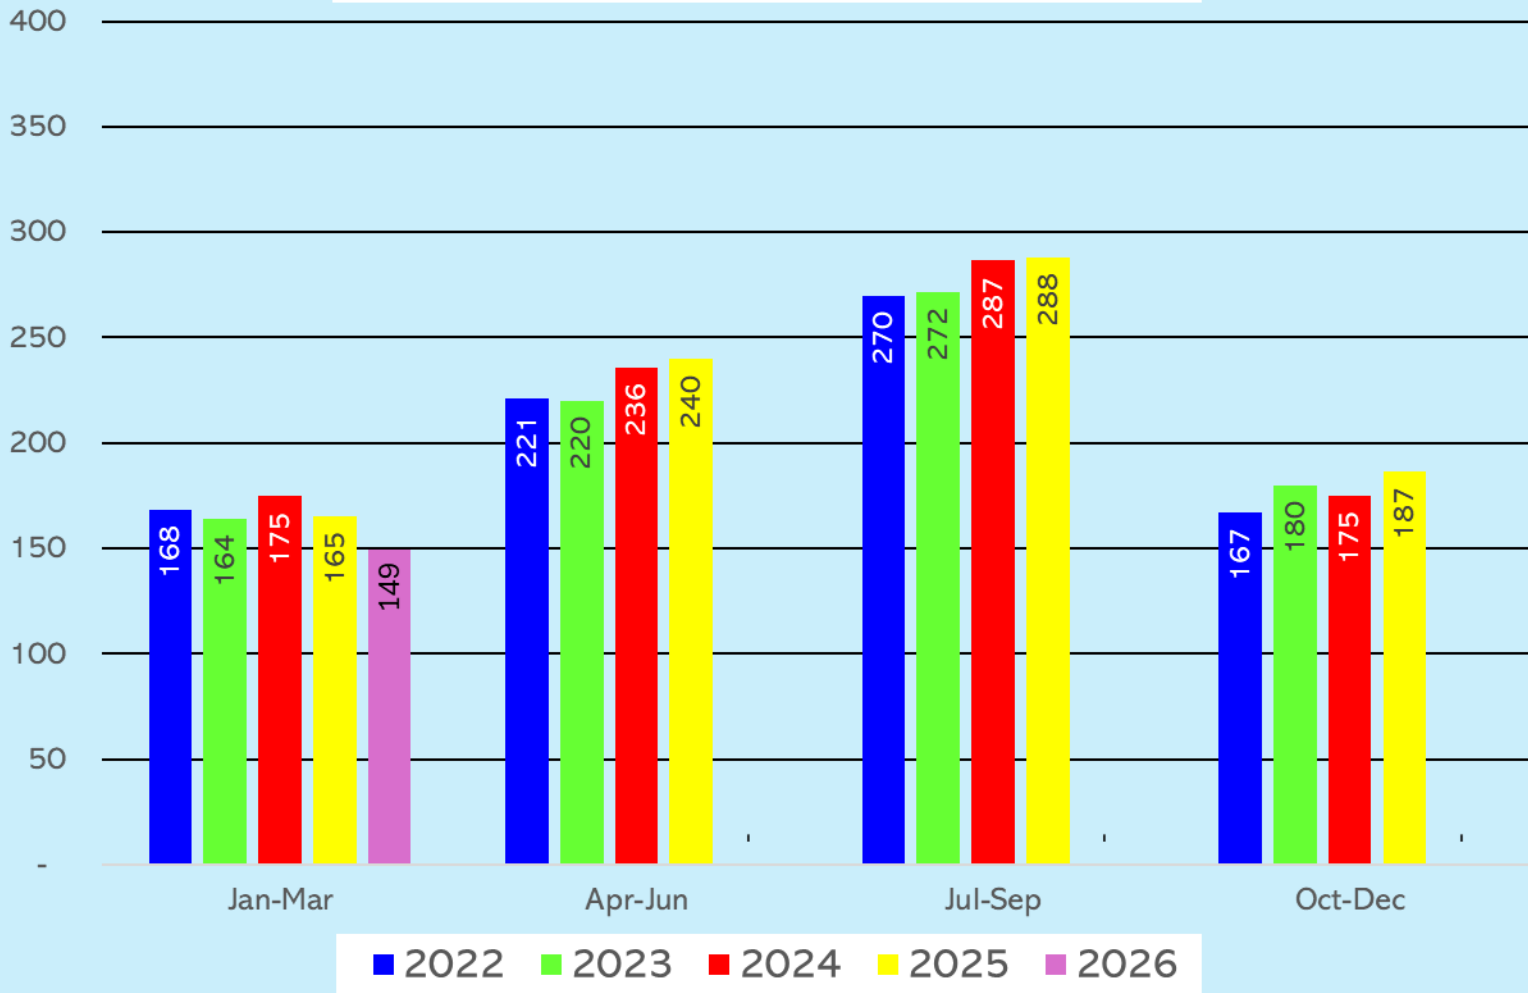

Route 24

Quadra Island – Cortes Island

Quarterly Operations Summary 2022 - 2026

an **islandtransportation.org** *publication*

Route 24 : Passenger Traffic by quarter
(Average number of passengers carried per day)

Route 24 : Vehicle Traffic by Quarter
(Average number of vehicles carried per day)

Route 24 : Vehicle Capacity Utilisation (% of deck space occupied)

Route 24 : Percentage of sailings overloaded

Route 24 : On-time Performance
(% of Sailings within 10 minutes of scheduled time)