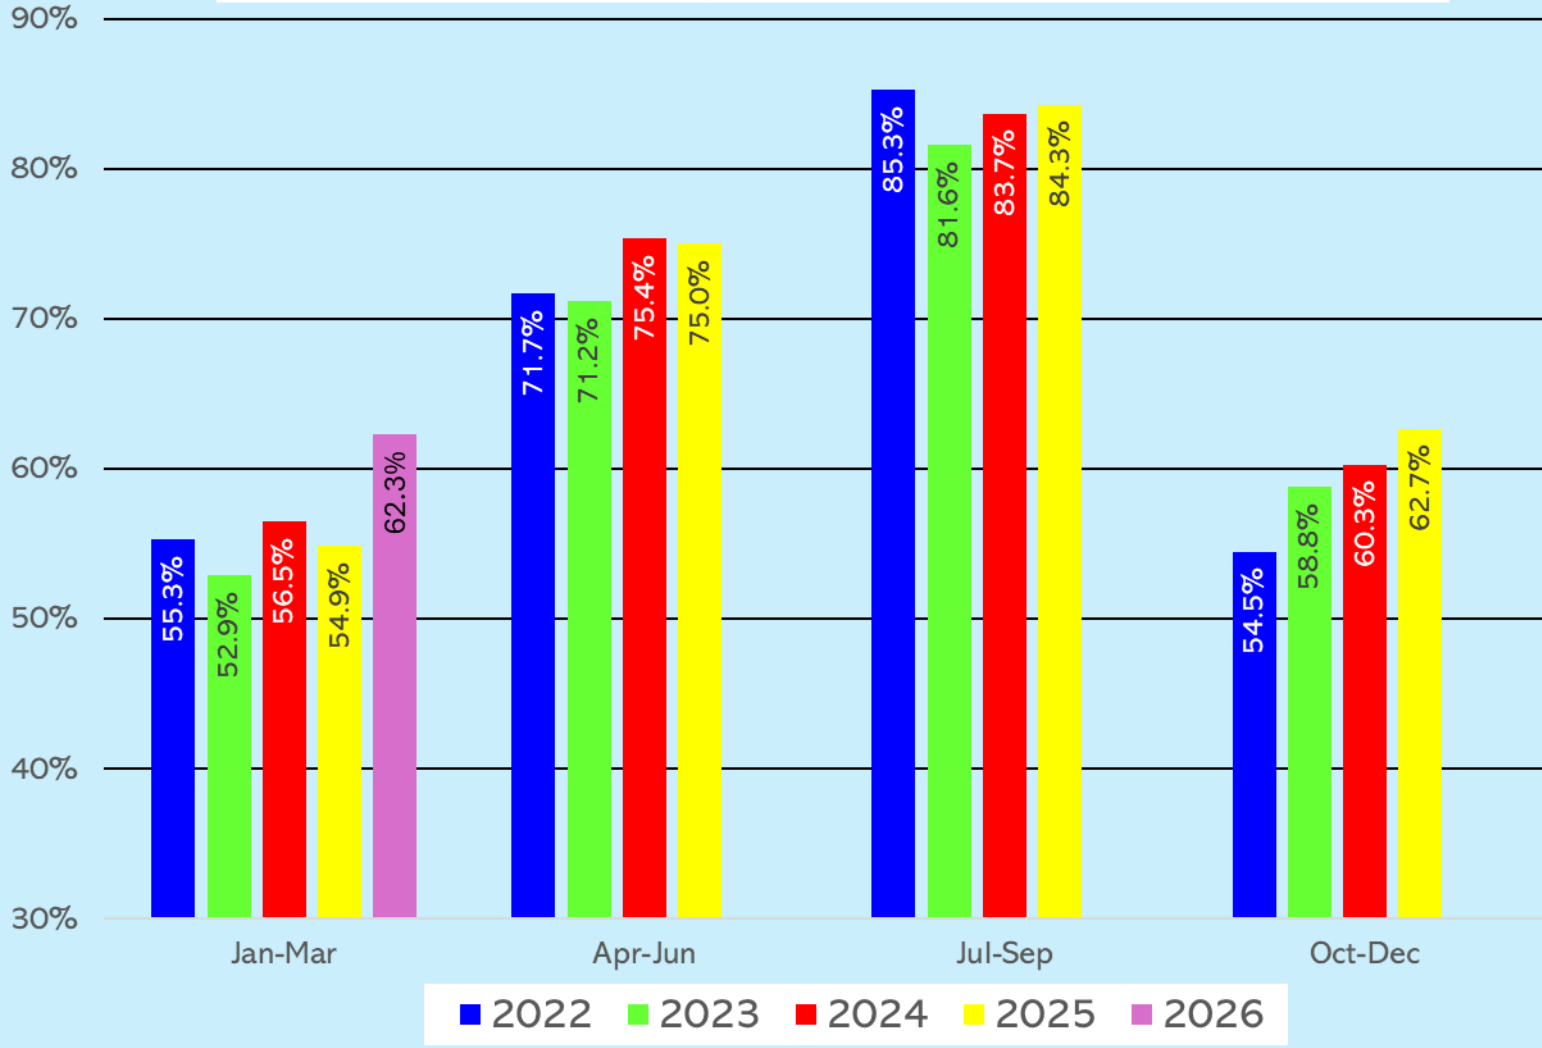

Route 24

Quadra Island – Cortes Island

Quarterly Operations Summary 2022 - 2026

an **islandtransportation.org** *publication*

Route 24 : Passenger Traffic by quarter
(Average number of passengers carried per day)

Route 24 : Vehicle Traffic by Quarter
(Average number of vehicles carried per day)

Route 24 : Vehicle Capacity Utilisation (% of deck space occupied)

Route 24 : Percentage of sailings overloaded

Route 24 : On-time Performance
(% of Sailings within 10 minutes of scheduled time)