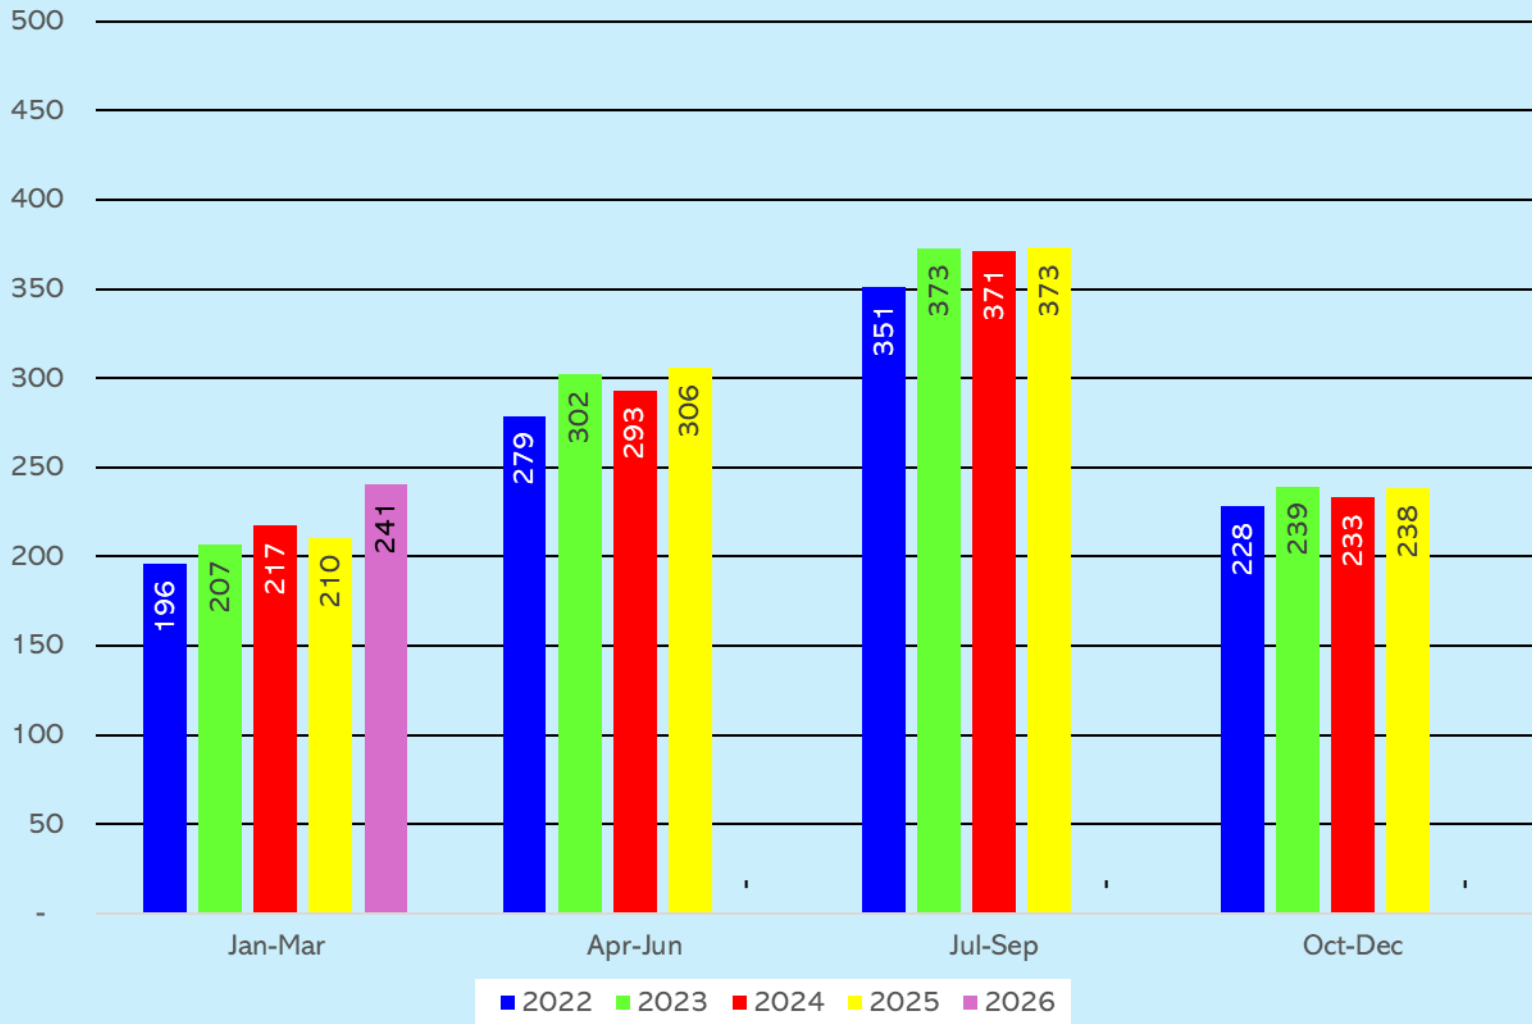

Route 13 Langdale – Keats and Gambier Islands

Quarterly Operations Summary 2022 - 2026

Photo : Kona Winds Charters

an **islandtransportation.org** *publication*

Route 13 : Passenger Traffic by quarter
(Average number of passengers carried per day)

Route 13 : On-time Performance
(% of Sailings within 10 minutes of scheduled time)