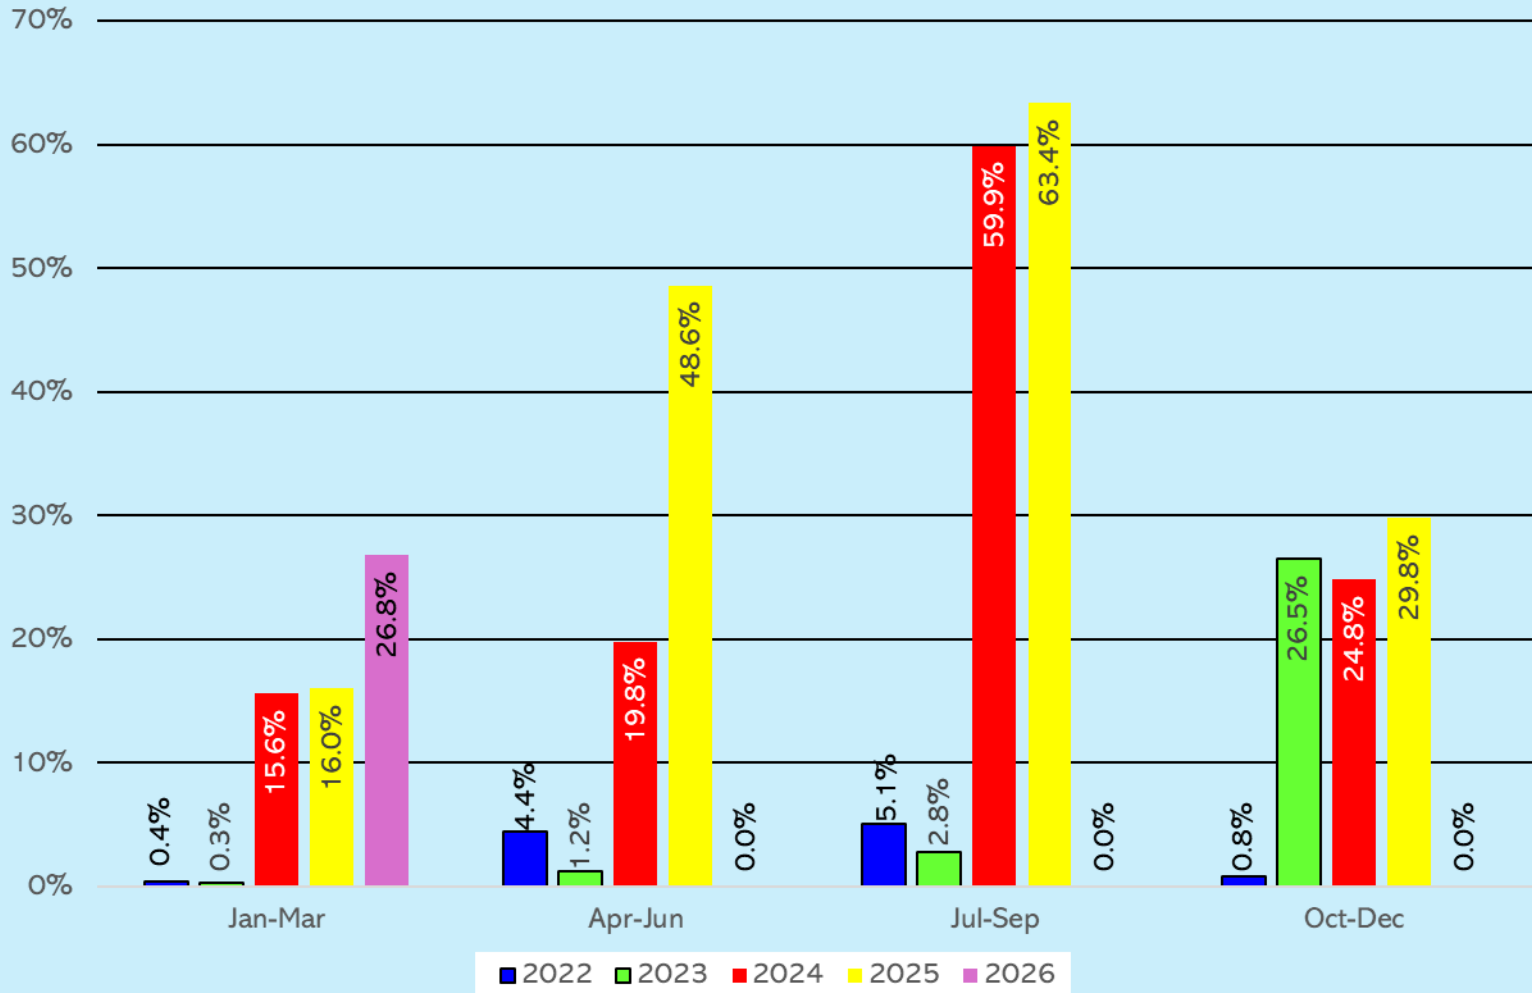

Route 12

Mill Bay – Brentwood Bay

Quarterly Operations Summary 2022 - 2026

an **islandtransportation.org** *publication*

Route 12 : Passenger Traffic by quarter
(Average number of passengers carried per day)

■ 2022 ■ 2023 ■ 2024 ■ 2025 ■ 2026

Route 12 : Vehicle Traffic by Quarter
(Average number of vehicles carried per day)

Route 12 : Vehicle Capacity Utilisation (% of deck space occupied)

Route 12 : Percentage of sailings overloaded

Route 12 : On-time Performance
(% of Sailings within 10 minutes of scheduled time)