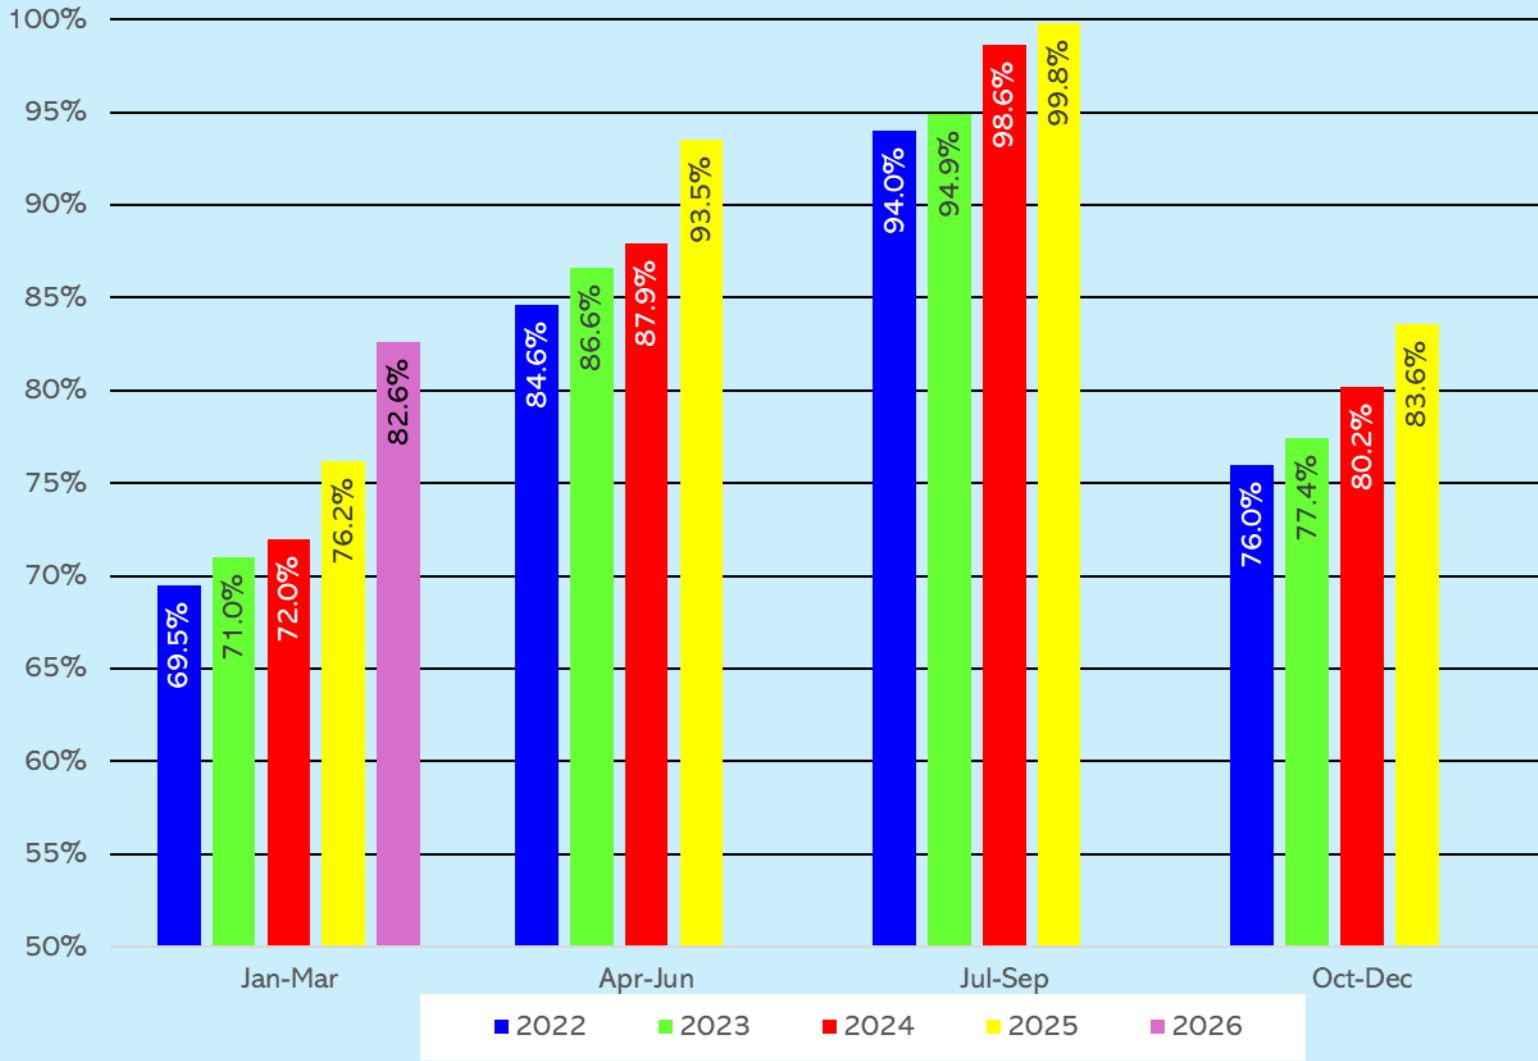

Route 12

Mill Bay – Brentwood Bay

Quarterly Operations Summary 2022 - 2026

an **islandtransportation.org** *publication*

Route 12 : Passenger Traffic by quarter
(Average number of passengers carried per day)

■ 2022 ■ 2023 ■ 2024 ■ 2025 ■ 2026

Route 12 : Vehicle Traffic by Quarter
(Average number of vehicles carried per day)

Route 12 : Vehicle Capacity Utilisation (% of deck space occupied)

Route 12 : Percentage of sailings overloaded

Route 12 : On-time Performance
(% of Sailings within 10 minutes of scheduled time)