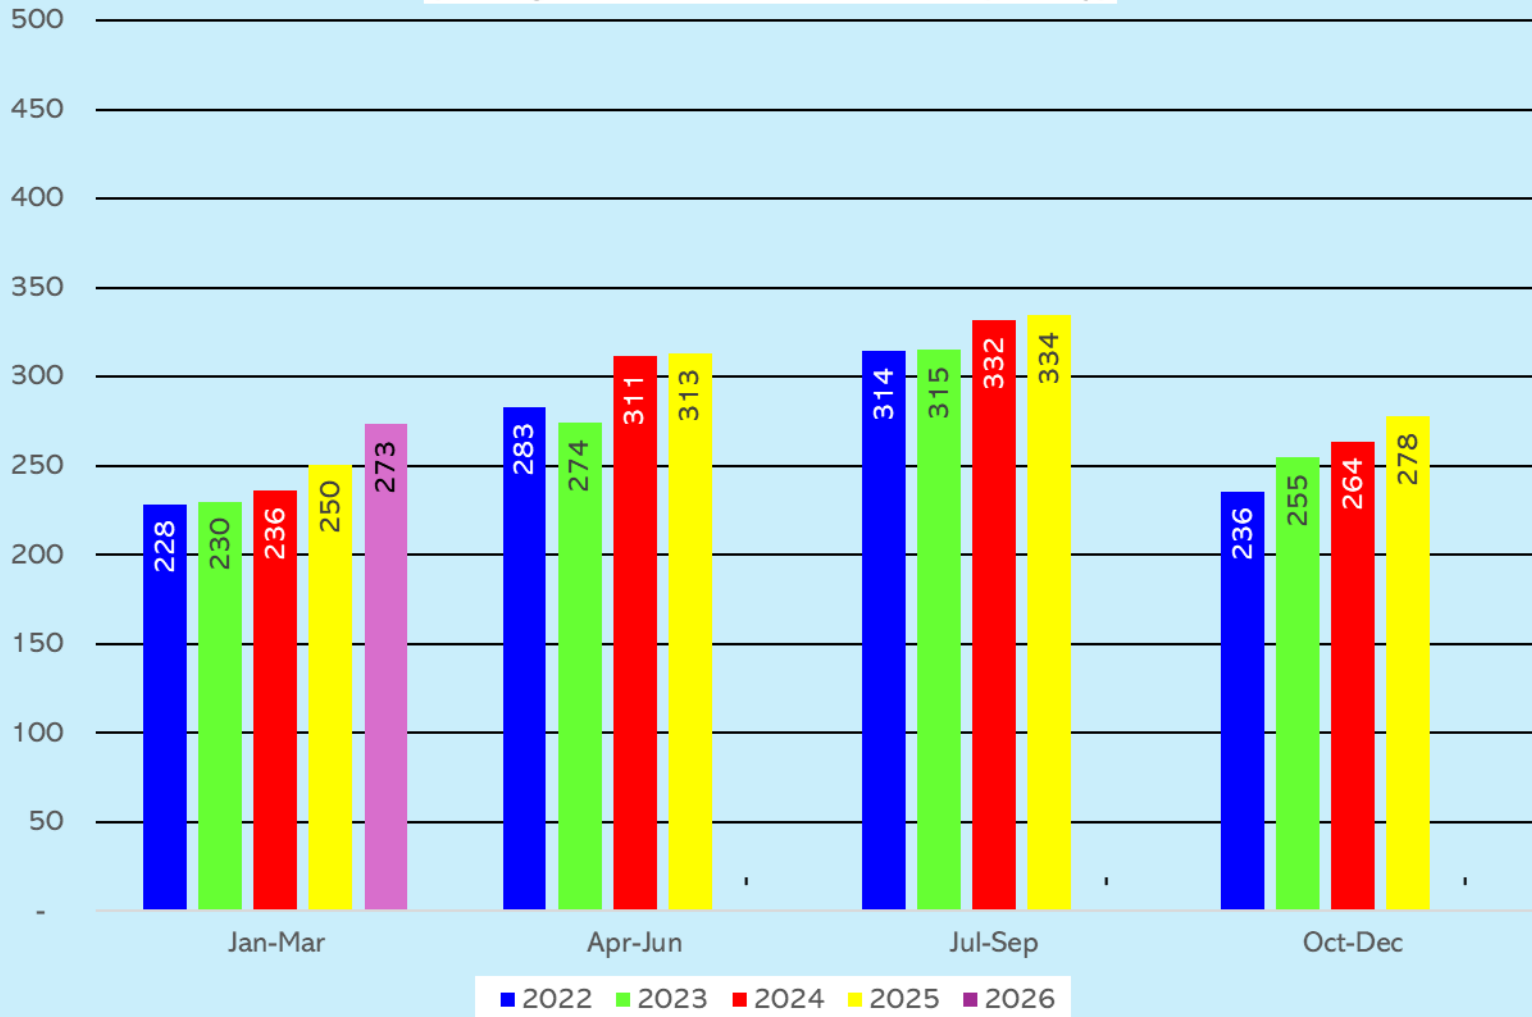

Route 12

Mill Bay – Brentwood Bay

Quarterly Operations Summary 2022 - 2026

an **islandtransportation.org** *publication*

Route 12 : Passenger Traffic by quarter
(Average number of passengers carried per day)

■ 2022 ■ 2023 ■ 2024 ■ 2025 ■ 2026

Route 12 : Vehicle Traffic by Quarter
(Average number of vehicles carried per day)

Route 12 : Vehicle Capacity Utilisation (% of deck space occupied)

Route 12 : Percentage of sailings overloaded

Route 12 : On-time Performance
(% of Sailings within 10 minutes of scheduled time)