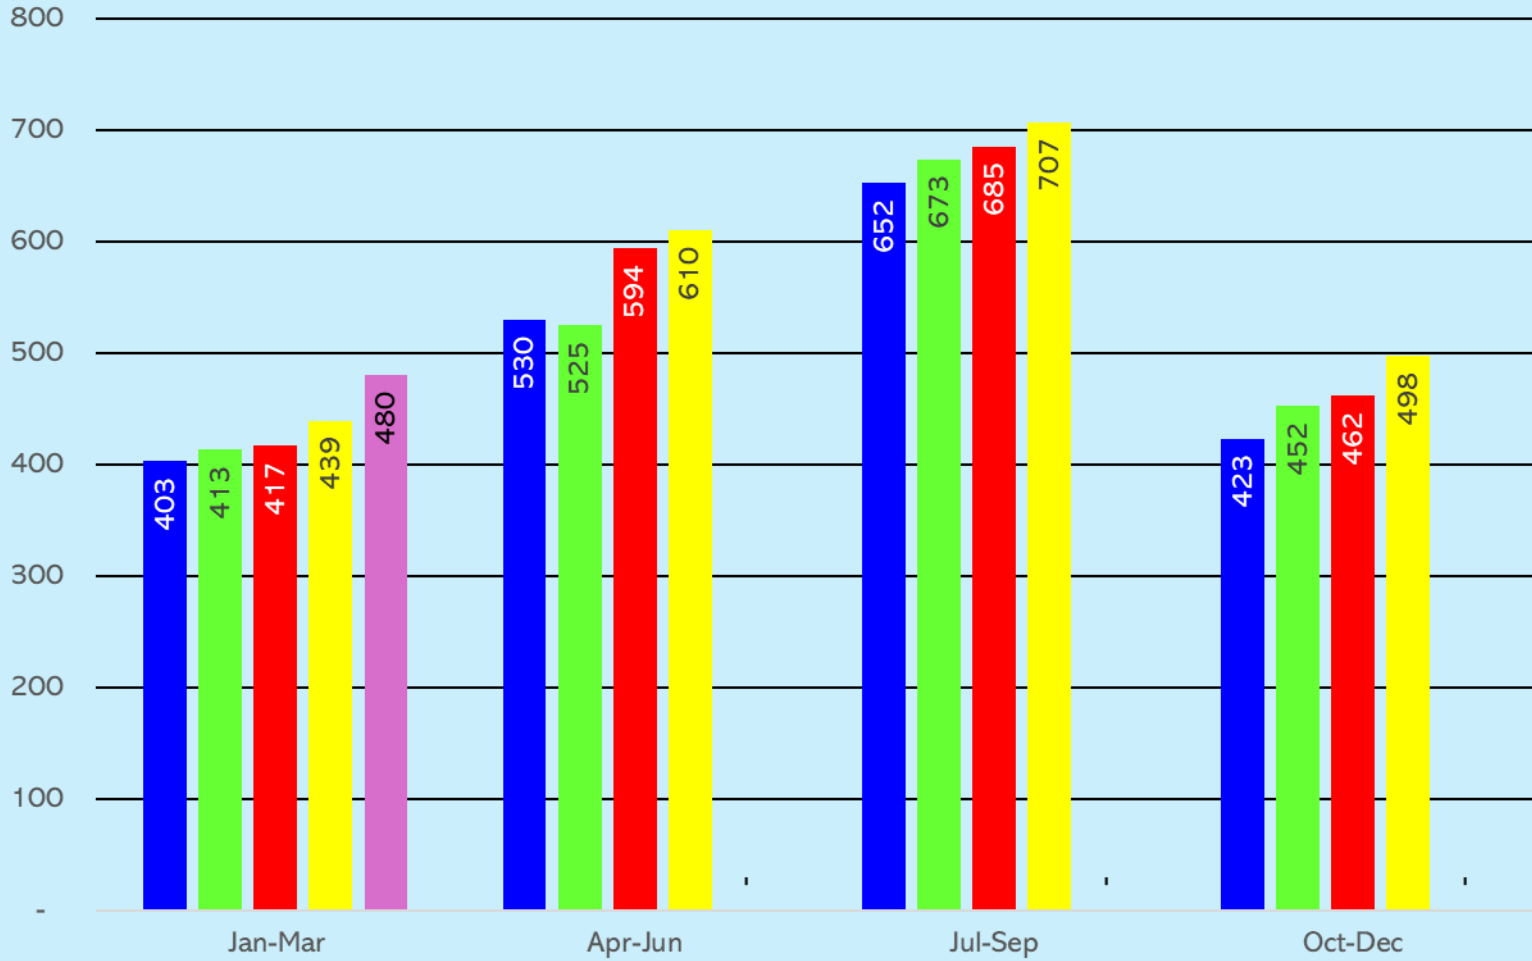

Route 12

Mill Bay – Brentwood Bay

Quarterly Operations Summary 2022 - 2026

an **islandtransportation.org** *publication*

Route 12 : Passenger Traffic by quarter
(Average number of passengers carried per day)

■ 2022 ■ 2023 ■ 2024 ■ 2025 ■ 2026

Route 12 : Vehicle Traffic by Quarter
(Average number of vehicles carried per day)

Route 12 : Vehicle Capacity Utilisation (% of deck space occupied)

Route 12 : Percentage of sailings overloaded

Route 12 : On-time Performance
(% of Sailings within 10 minutes of scheduled time)