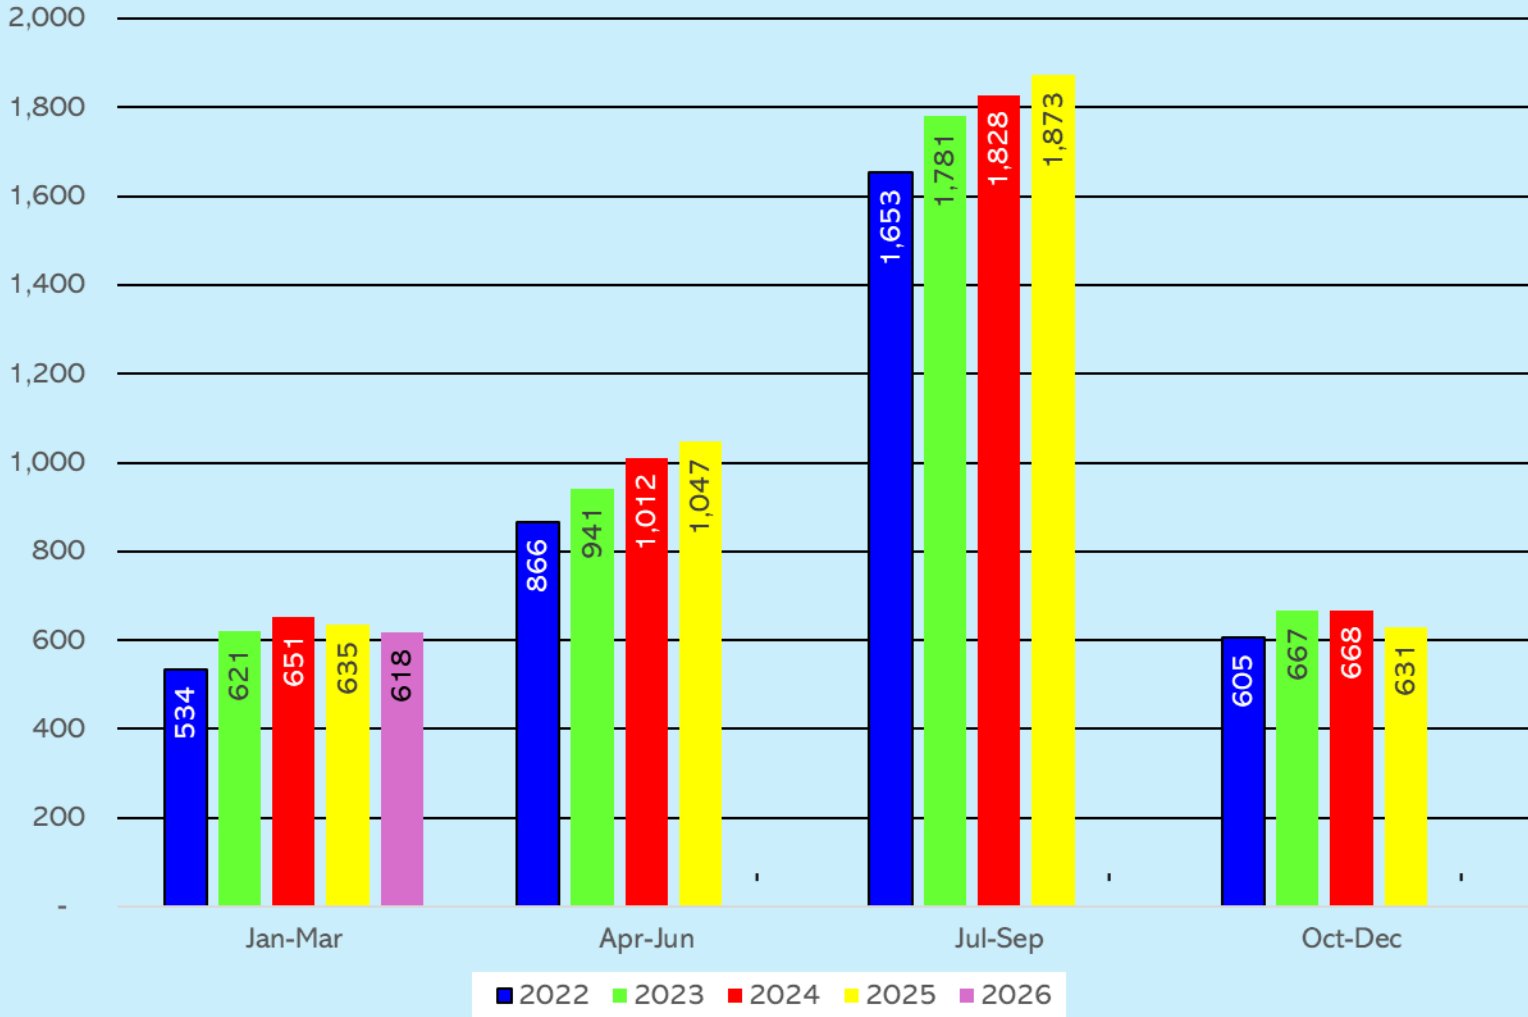

Route 11

Prince Rupert – Skidegate (Haida Gwaii)

Quarterly Operations Summary 2022 - 2026

Photo : BC Ferries

an **islandtransportation.org** *publication*

Route 11

Prince Rupert – Skidegate (Haida Gwaii)

Quarterly Operations Summary 2022 - 2026

Note :

Average traffic volumes on Northern Routes are measured weekly (not daily) as services do not operate daily all year round.

an **islandtransportation.org** *publication*

Route 11 : Passenger Traffic by quarter
(Average number of passengers carried per week)

Route 11 : Vehicle Traffic by Quarter
(Average number of vehicles carried per week)

Route 11 : Vehicle Capacity Utilisation (% of deck space occupied)

Route 11 : Percentage of sailings overloaded

Route 11 : On-time Performance
(% of Sailings within 10 minutes of scheduled time)