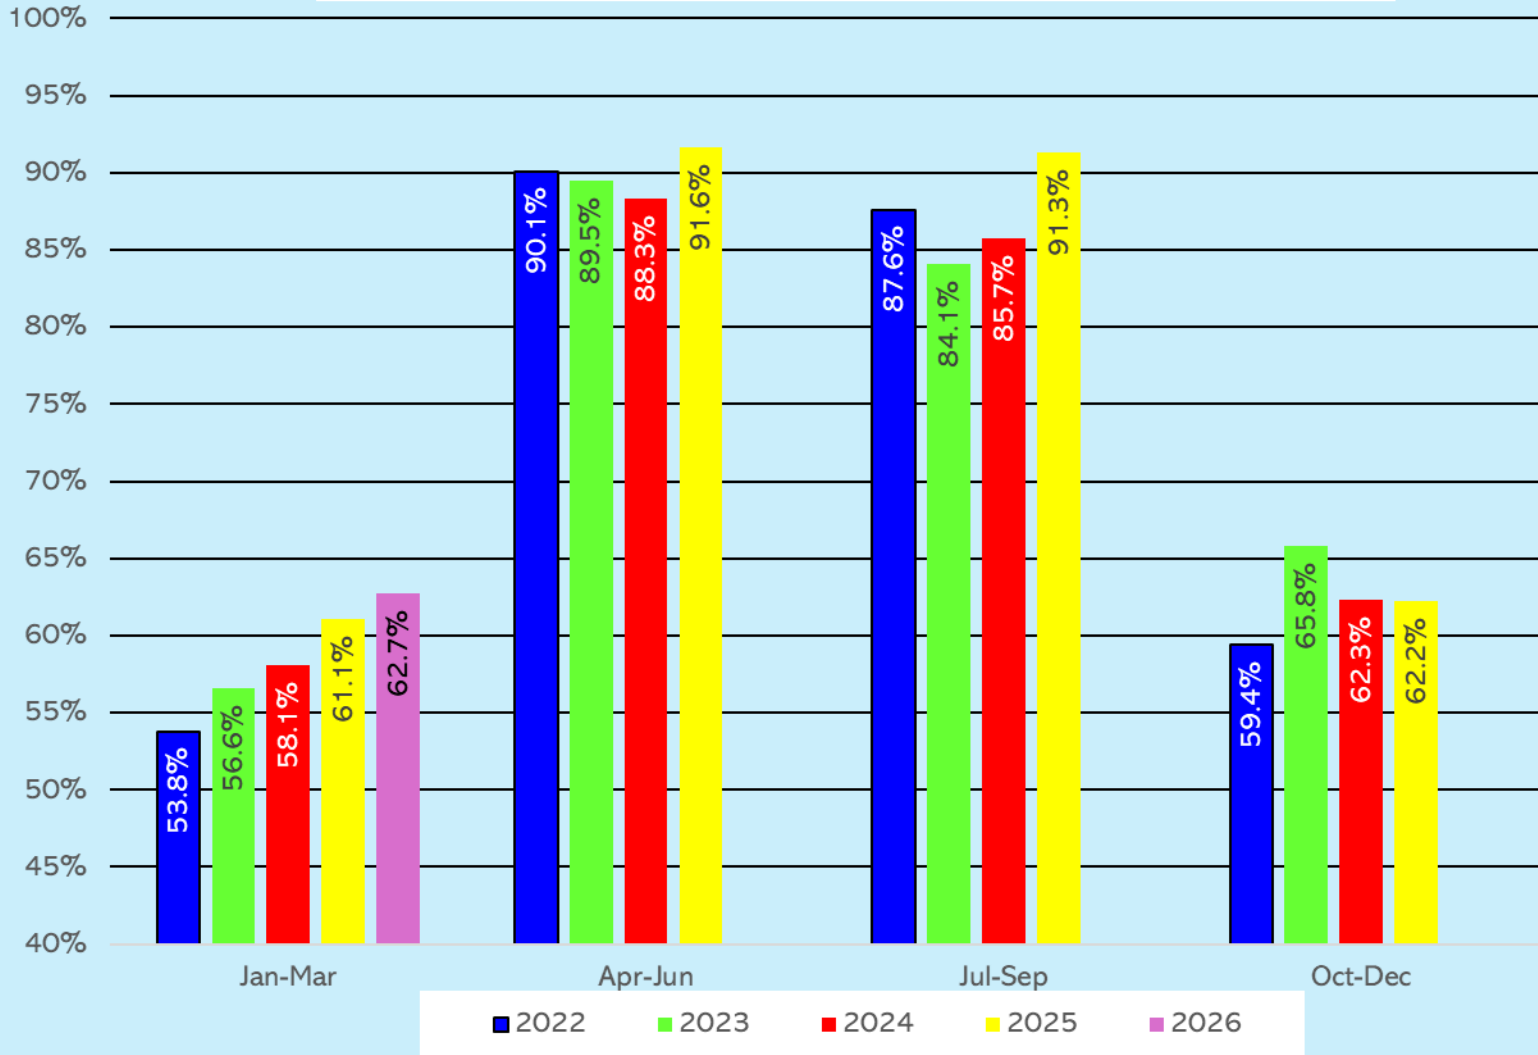

Note :

Average traffic volumes on Northern Routes are measured weekly (not daily) as services do not operate daily all year round.

an **islandtransportation.org** *publication*

Route 11 : Passenger Traffic by quarter
(Average number of passengers carried per week)

Route 11 : Vehicle Traffic by Quarter
(Average number of vehicles carried per week)

Route 11 : Vehicle Capacity Utilisation (% of deck space occupied)

Route 11 : Percentage of sailings overloaded

Route 11 : On-time Performance
(% of Sailings within 10 minutes of scheduled time)