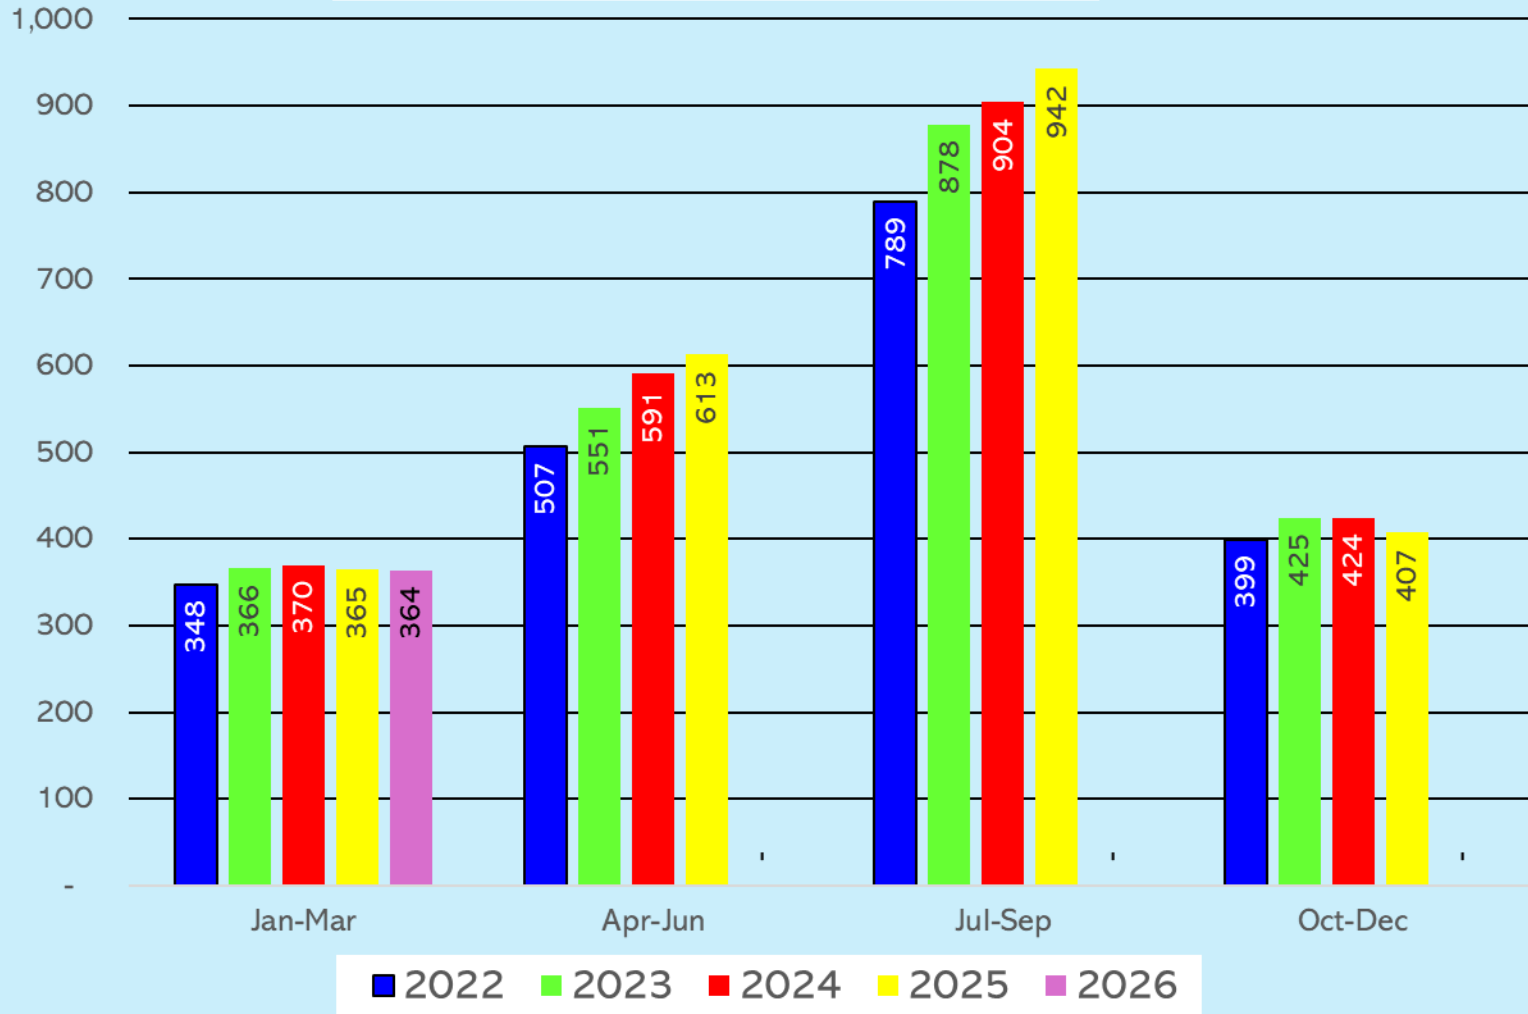

Note :

Average traffic volumes on Northern Routes are measured weekly (not daily) as services do not operate daily all year round.

an **islandtransportation.org** *publication*

Route 11 : Passenger Traffic by quarter
(Average number of passengers carried per week)

Route 11 : Vehicle Traffic by Quarter
(Average number of vehicles carried per week)

Route 11 : Vehicle Capacity Utilisation (% of deck space occupied)

Route 11 : Percentage of sailings overloaded

Route 11 : On-time Performance
(% of Sailings within 10 minutes of scheduled time)