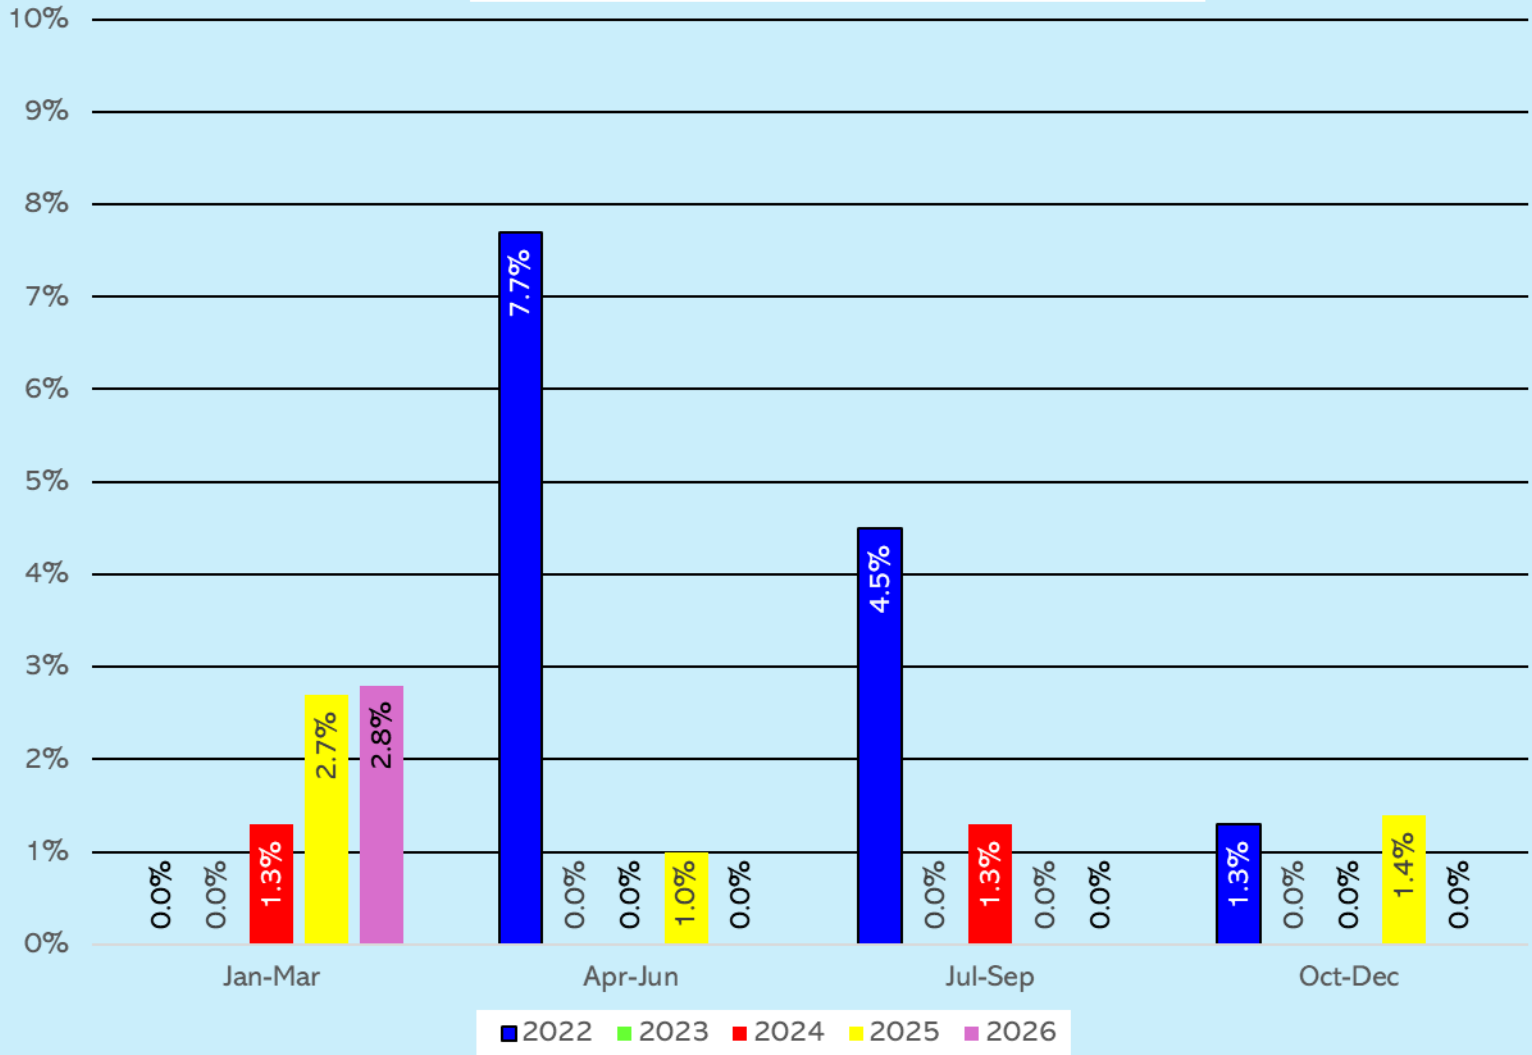

Note :

Average traffic volumes on Northern Routes are measured weekly (not daily) as services do not operate daily all year round.

an **islandtransportation.org** *publication*

Route 11 : Passenger Traffic by quarter
(Average number of passengers carried per week)

Route 11 : Vehicle Traffic by Quarter
(Average number of vehicles carried per week)

Route 11 : Vehicle Capacity Utilisation (% of deck space occupied)

Route 11 : Percentage of sailings overloaded

Route 11 : On-time Performance
(% of Sailings within 10 minutes of scheduled time)