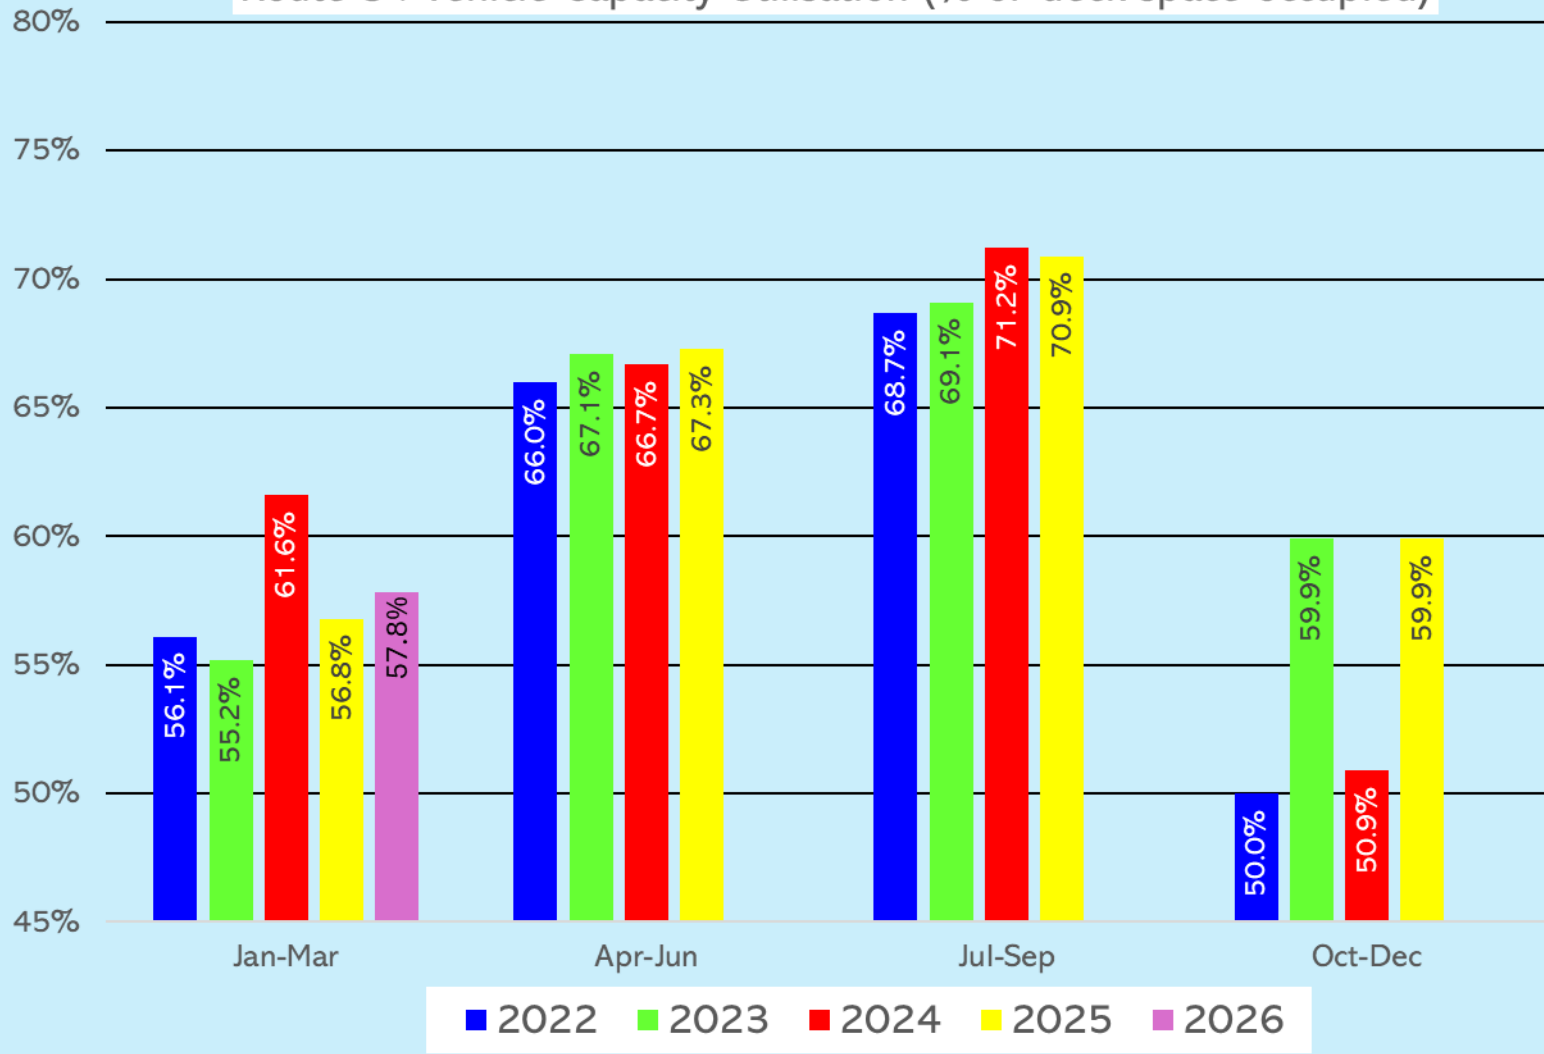

Route 8

Horseshoe Bay – Bowen Island (Snug Cove)

Quarterly Operations Summary 2022 - 2026

an **islandtransportation.org** *publication*

Route 8 : Passenger Traffic by quarter
(Average number of passengers carried per day)

Route 8 : Vehicle Traffic by Quarter
(Average number of vehicles carried per day)

Route 8 : Vehicle Capacity Utilisation (% of deck space occupied)

Route 8 : Percentage of sailings overloaded

Route 8 : On-time Performance
(% of Sailings within 10 minutes of scheduled time)