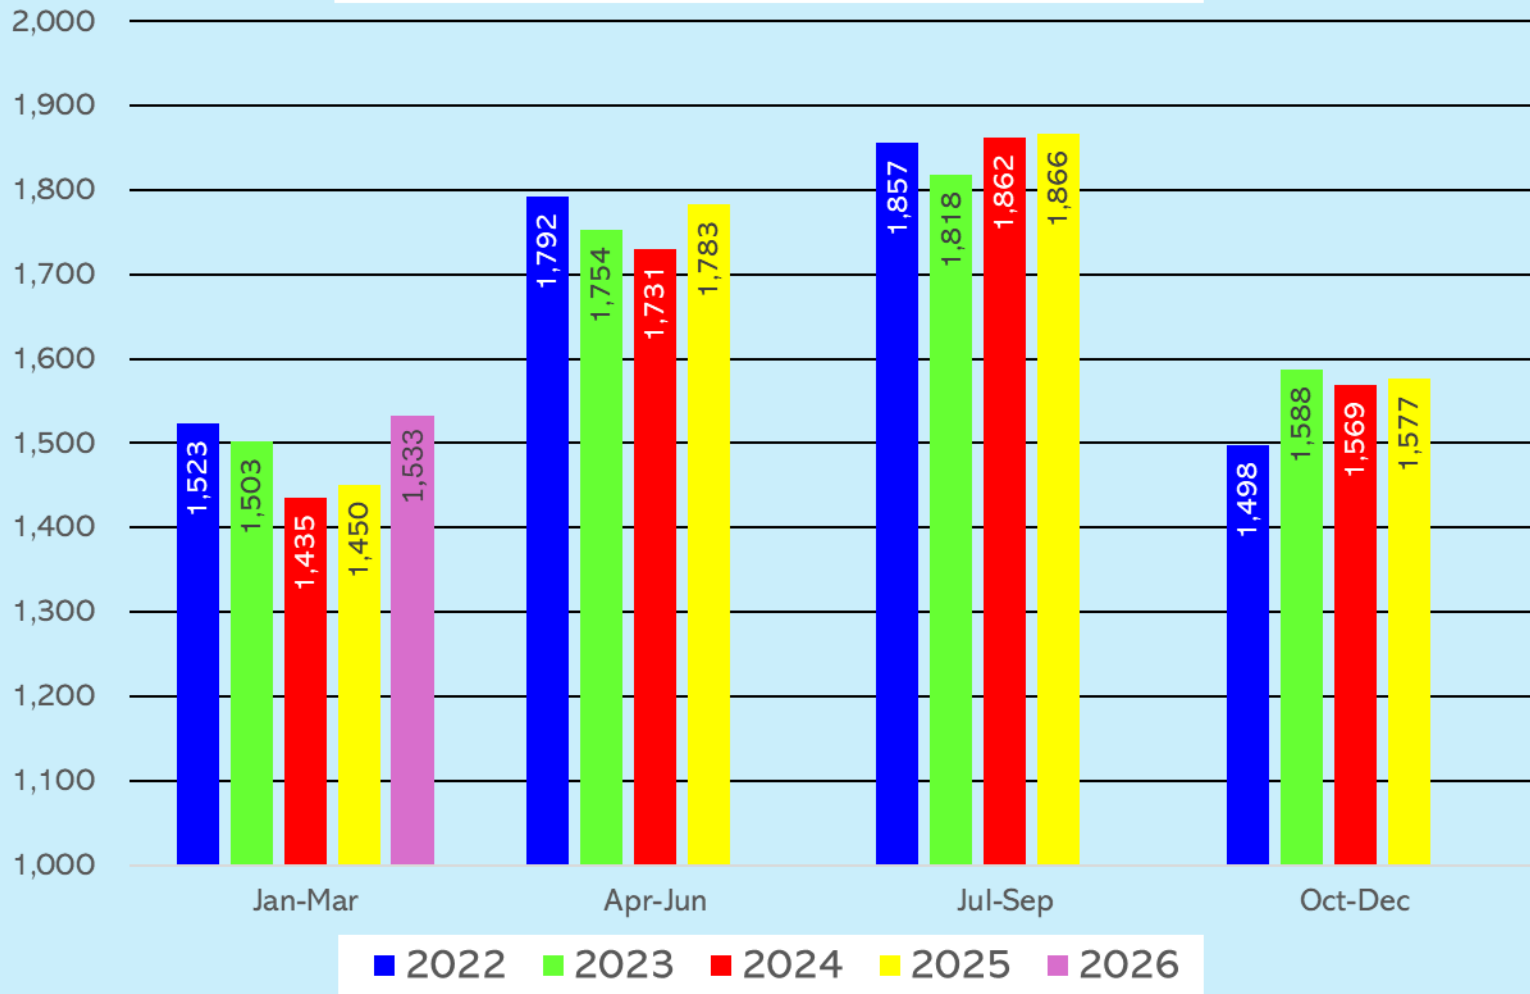

Route 8

Horseshoe Bay – Bowen Island (Snug Cove)

Quarterly Operations Summary 2022 - 2026

an **islandtransportation.org** *publication*

Route 8 : Passenger Traffic by quarter
(Average number of passengers carried per day)

Route 8 : Vehicle Traffic by Quarter
(Average number of vehicles carried per day)

Route 8 : Vehicle Capacity Utilisation (% of deck space occupied)

Route 8 : Percentage of sailings overloaded

Route 8 : On-time Performance
(% of Sailings within 10 minutes of scheduled time)