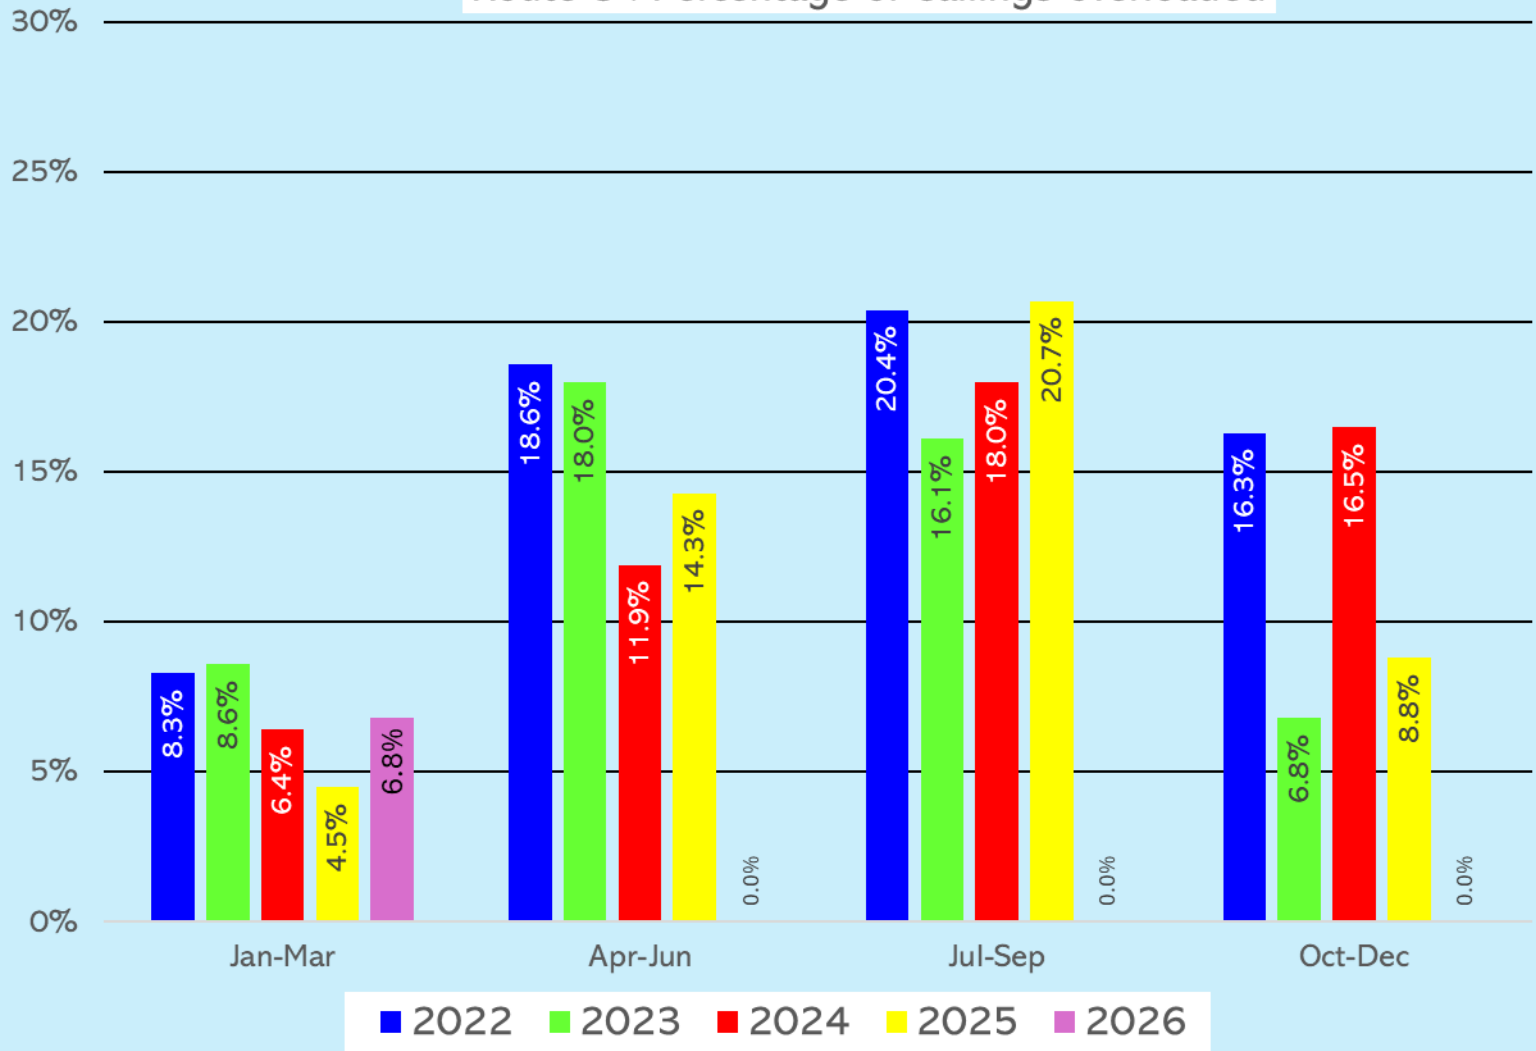

Route 8

Horseshoe Bay – Bowen Island (Snug Cove)

Quarterly Operations Summary 2022 - 2026

an **islandtransportation.org** *publication*

Route 8 : Passenger Traffic by quarter
(Average number of passengers carried per day)

Route 8 : Vehicle Traffic by Quarter
(Average number of vehicles carried per day)

Route 8 : Vehicle Capacity Utilisation (% of deck space occupied)

Route 8 : Percentage of sailings overloaded

Route 8 : On-time Performance
(% of Sailings within 10 minutes of scheduled time)