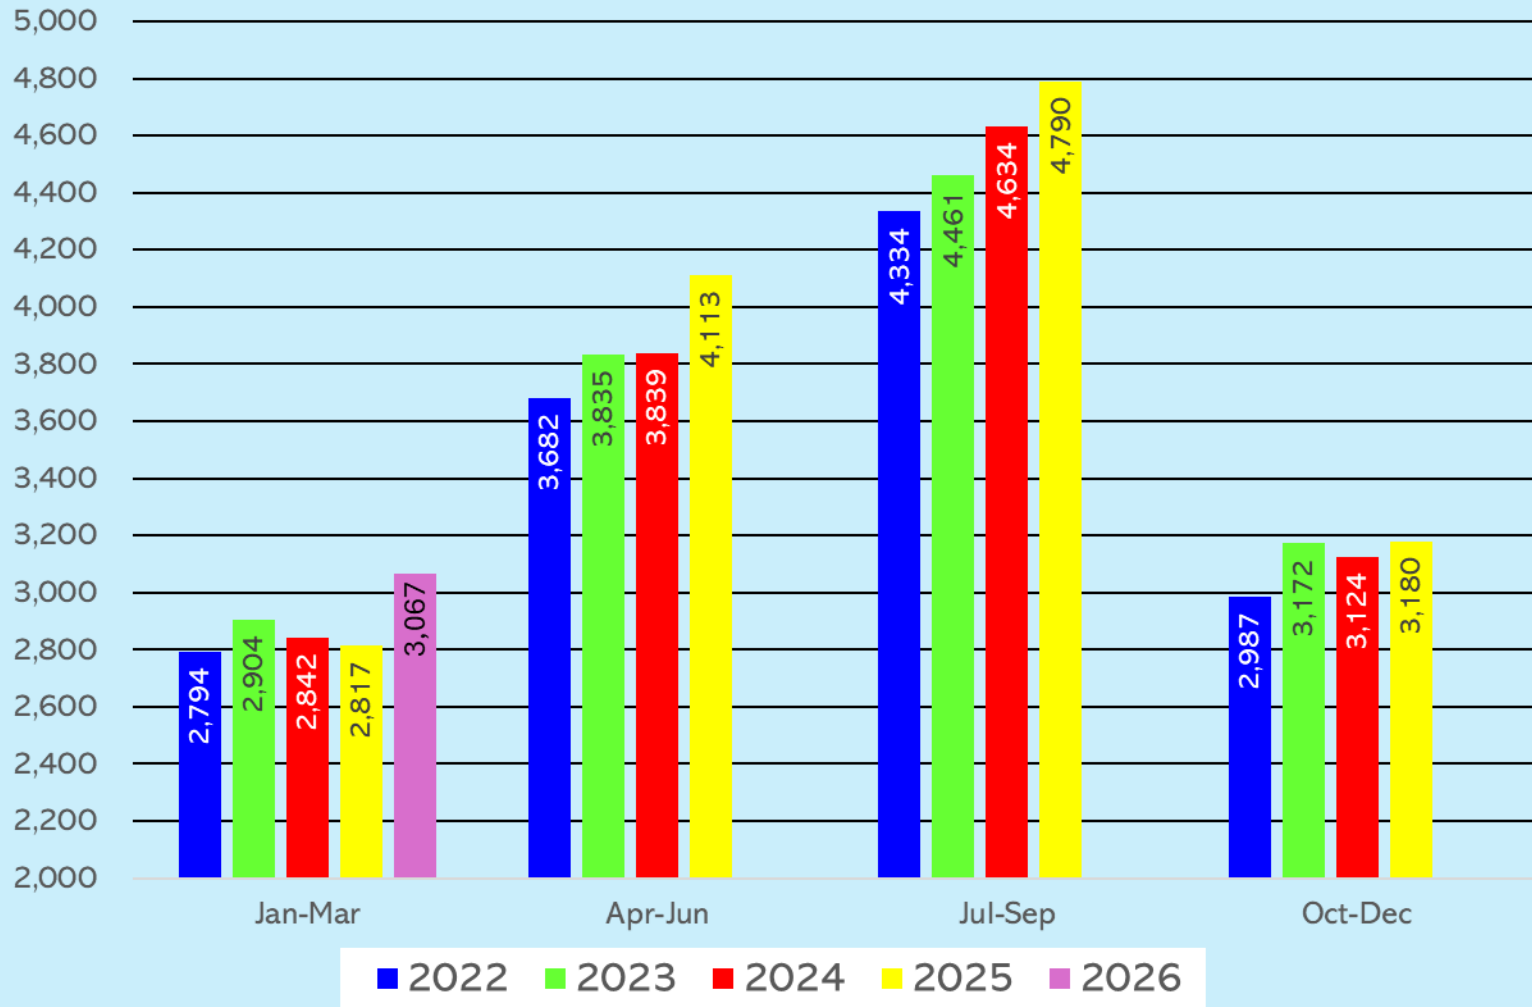

Route 8

Horseshoe Bay – Bowen Island (Snug Cove)

Quarterly Operations Summary 2022 - 2026

an **islandtransportation.org** *publication*

Route 8 : Passenger Traffic by quarter
(Average number of passengers carried per day)

Route 8 : Vehicle Traffic by Quarter
(Average number of vehicles carried per day)

Route 8 : Vehicle Capacity Utilisation (% of deck space occupied)

Route 8 : Percentage of sailings overloaded

Route 8 : On-time Performance
(% of Sailings within 10 minutes of scheduled time)